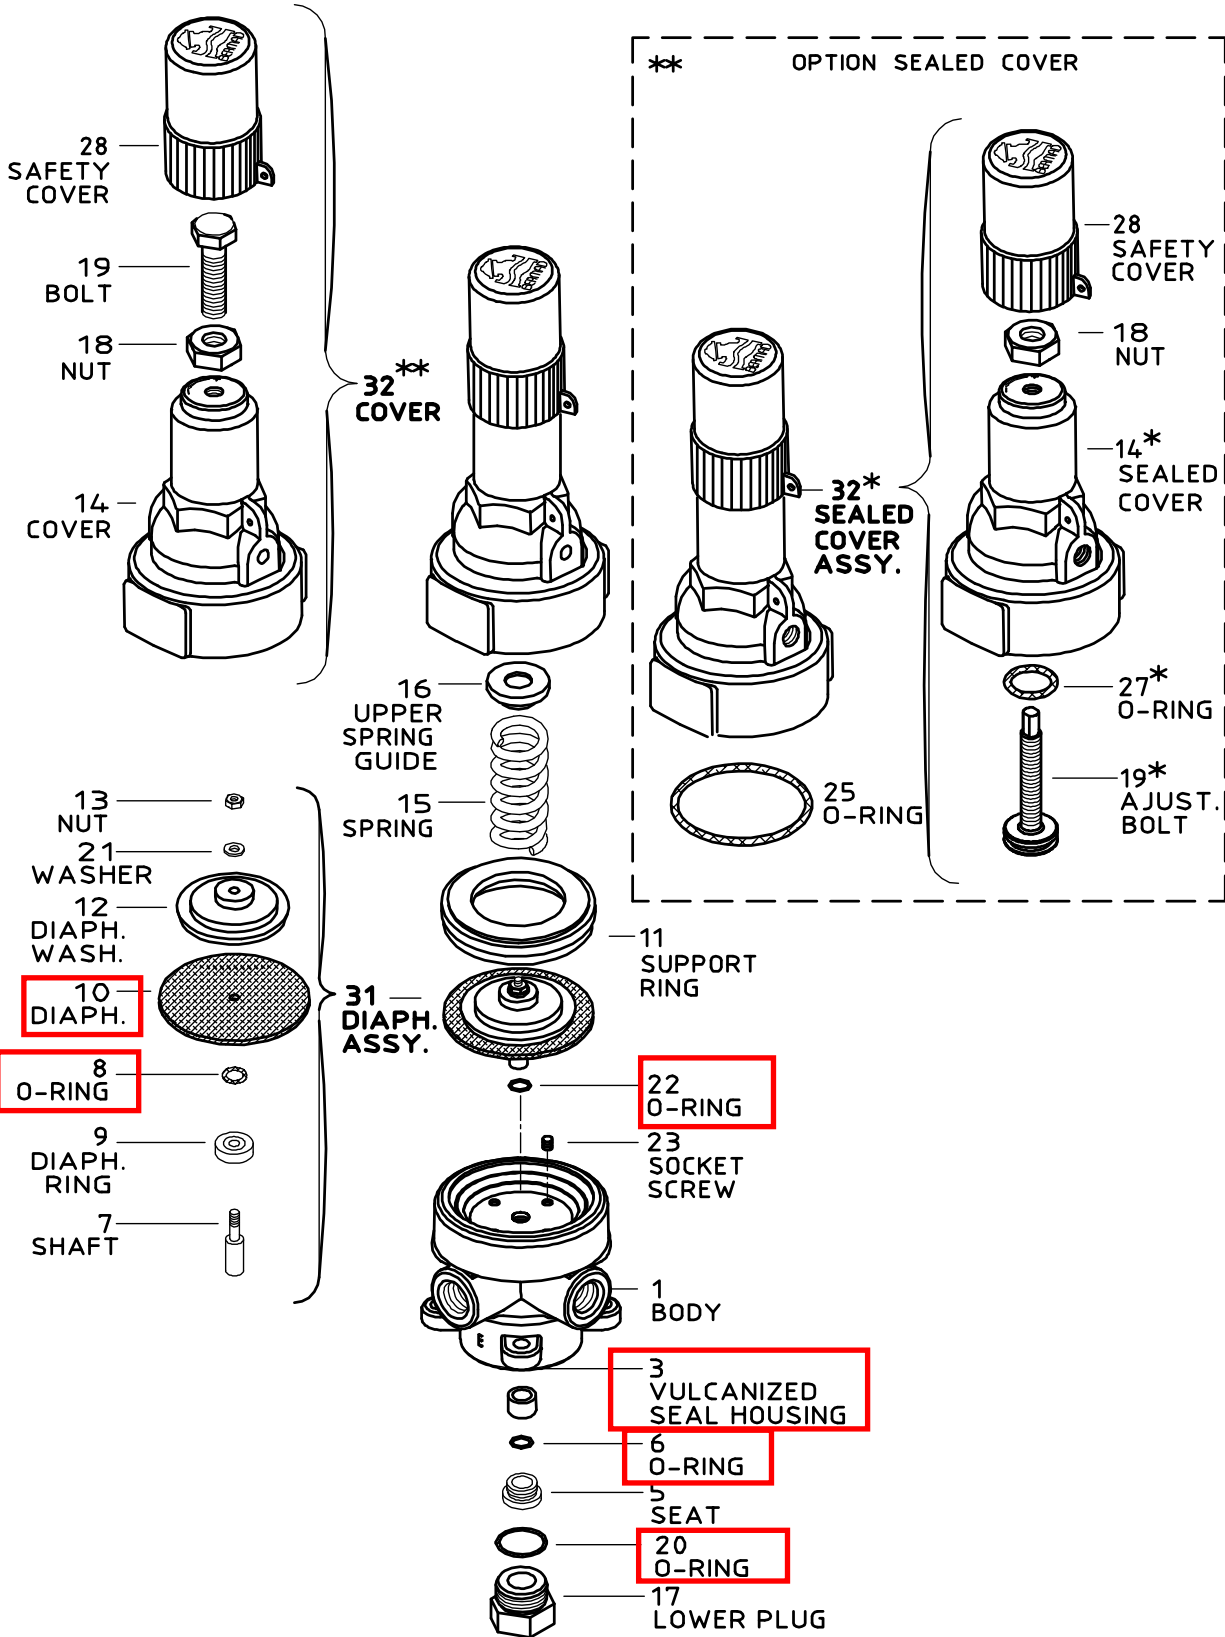

BERMAD WW Spare Parts

PB Pilots

#3PB 2-way Stainless Steel Pressure Sustaining Pilot Valve

* - FOR SEALED COVER ONLY

COMPONENTS INCLUDED IN SERVICE KIT:
SP-#3PB/L-KIT (2300-000PB)