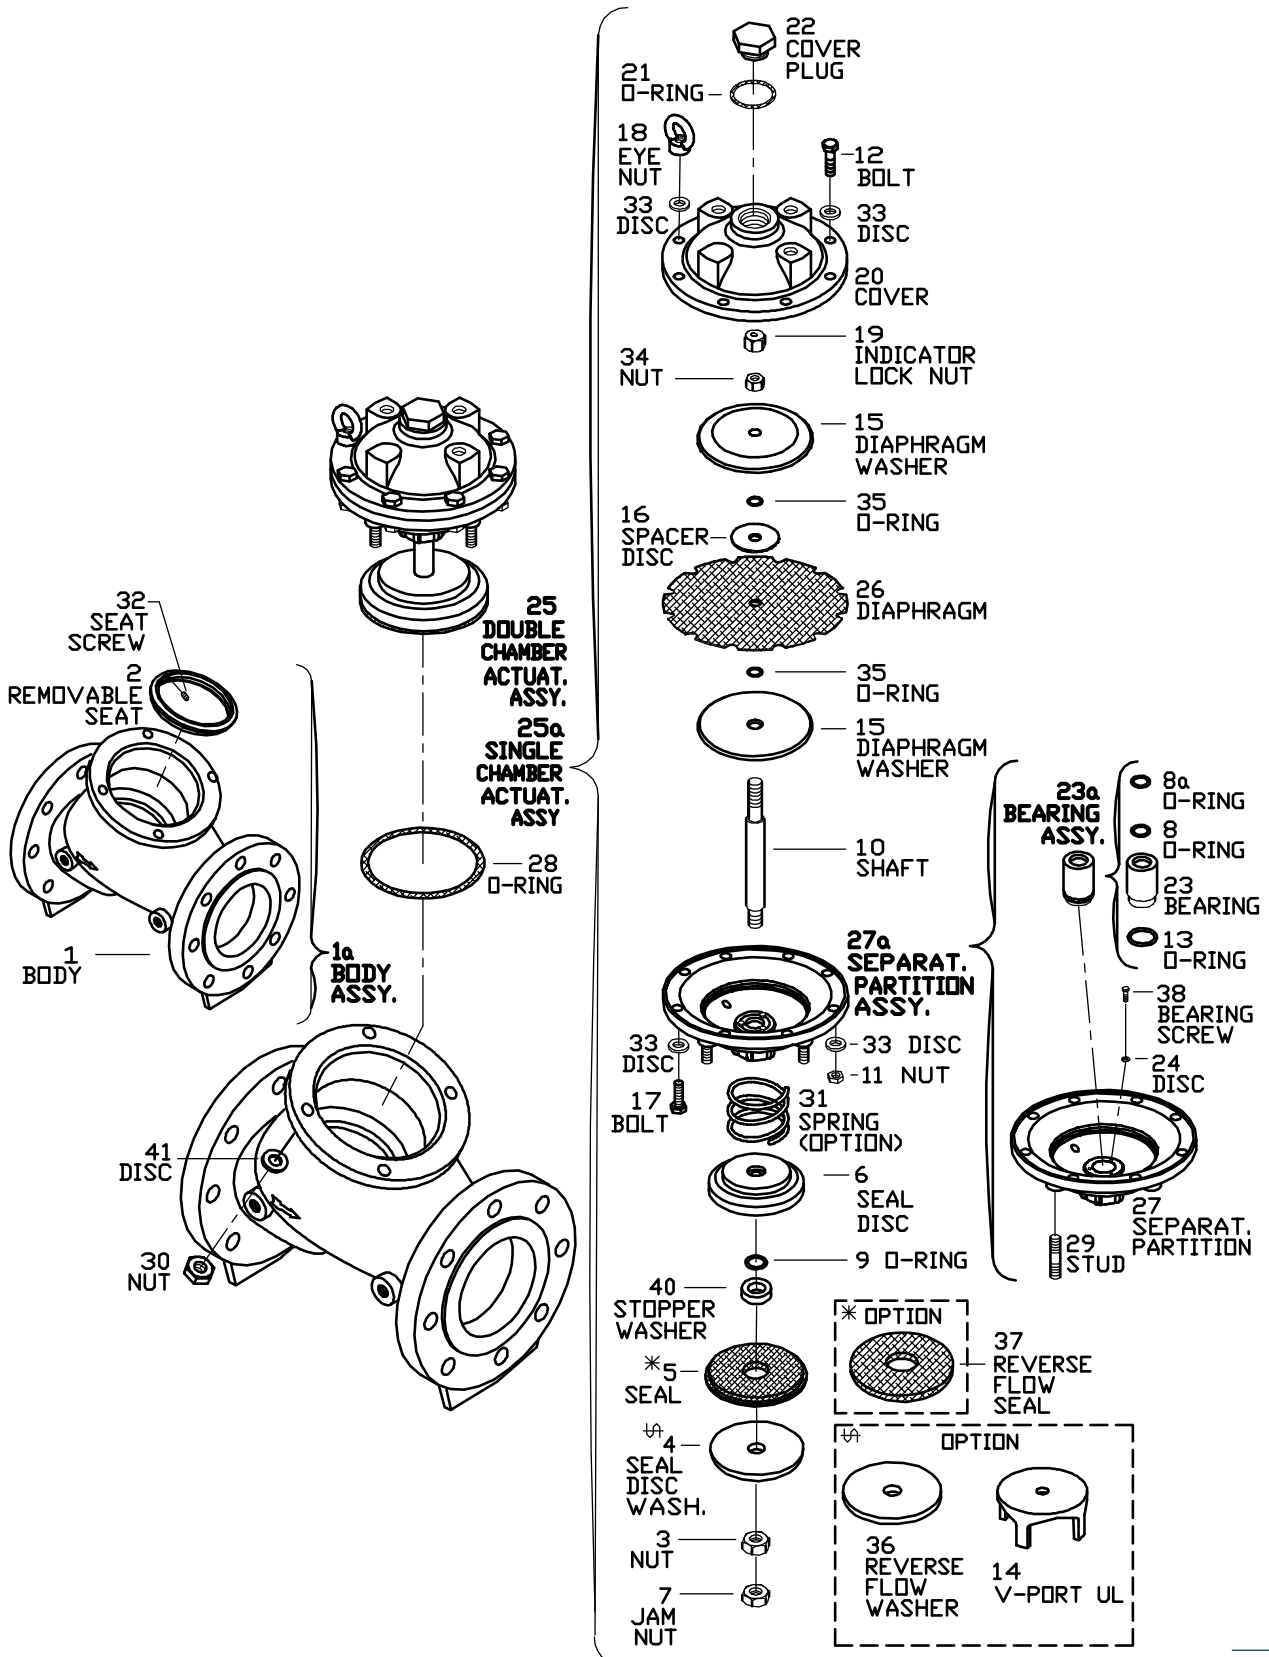

Diaphragm Actuated Basic Control Valves

Size 3" (80mm)

* - PART NO. 5 ASSEMBLED WITH PART NO. 40