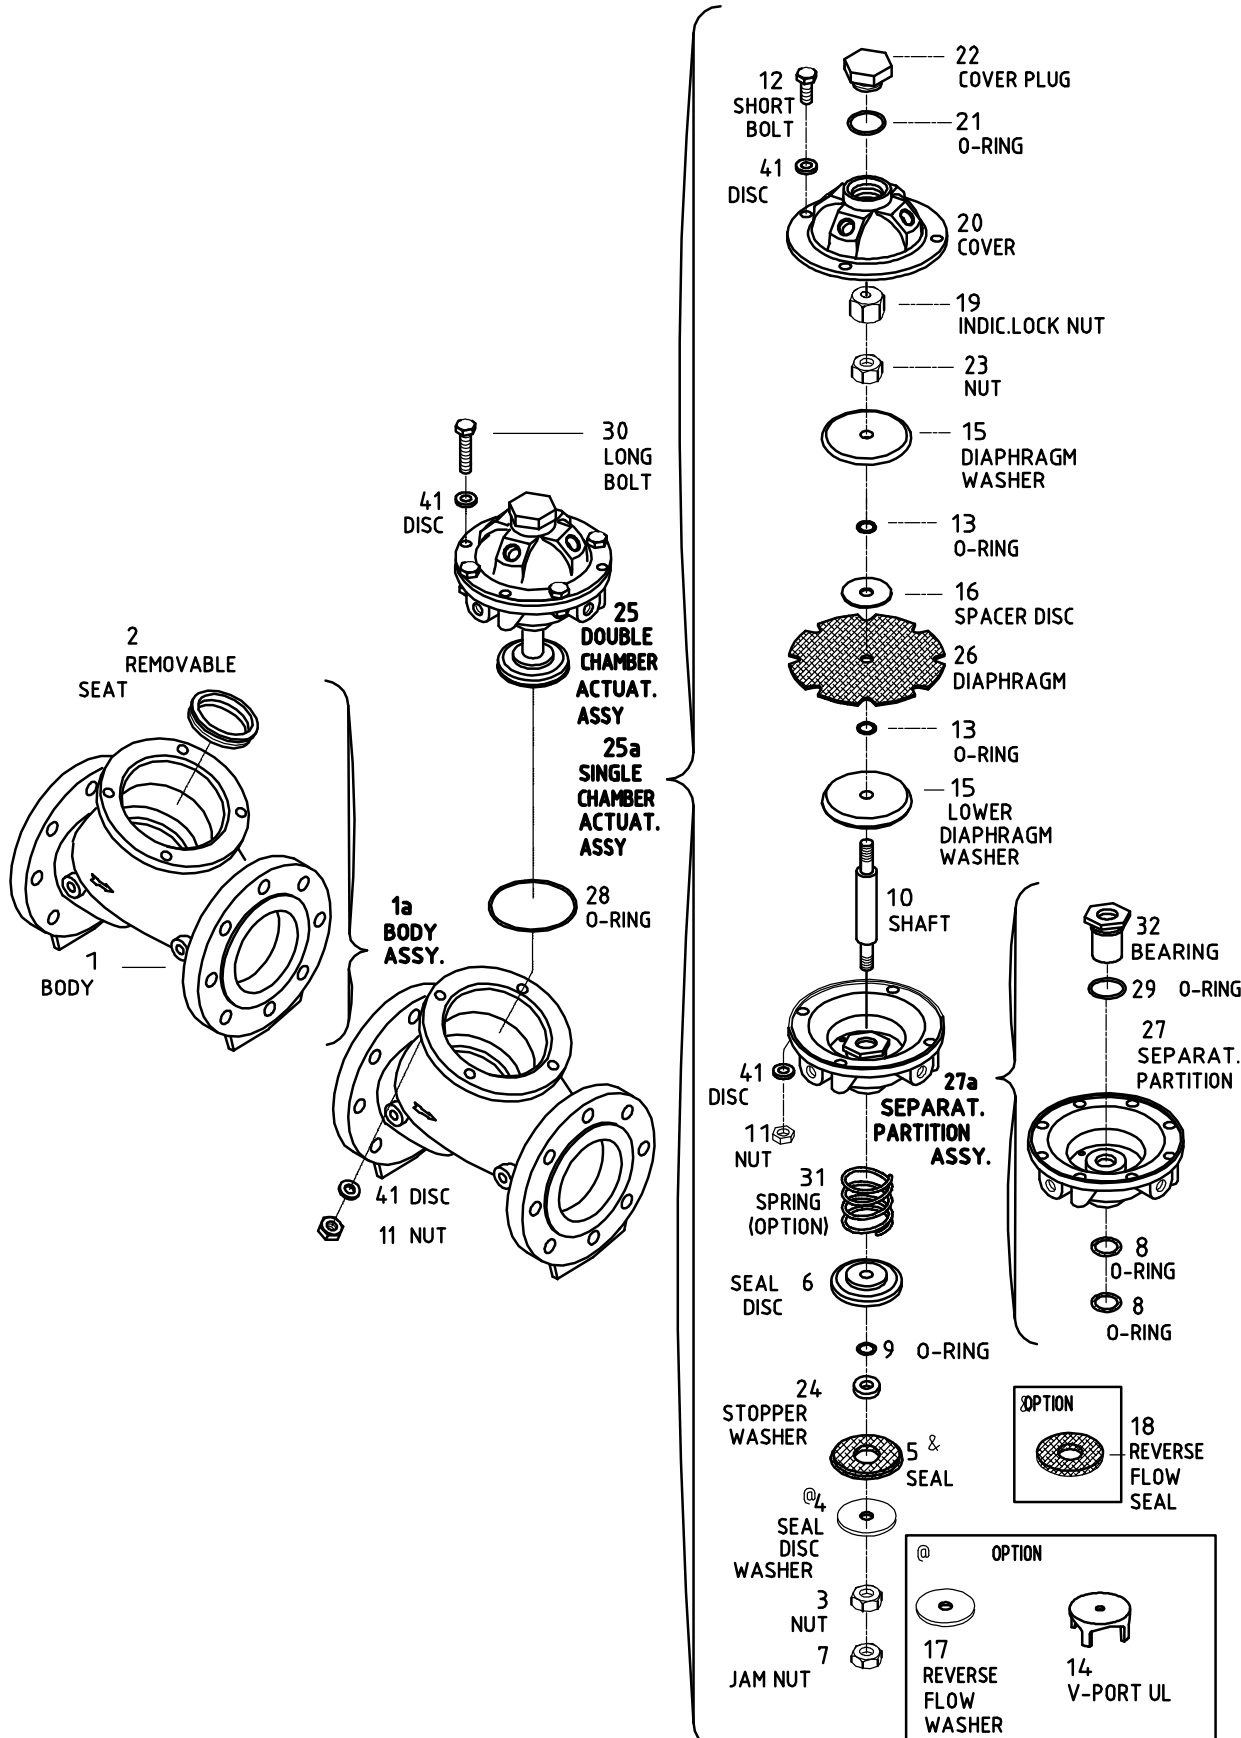

# BERMAD WW Spare Parts

700EN Series

## Diaphragm Actuated Basic Control Valves

Sizes: 2" (50mm)

38EN