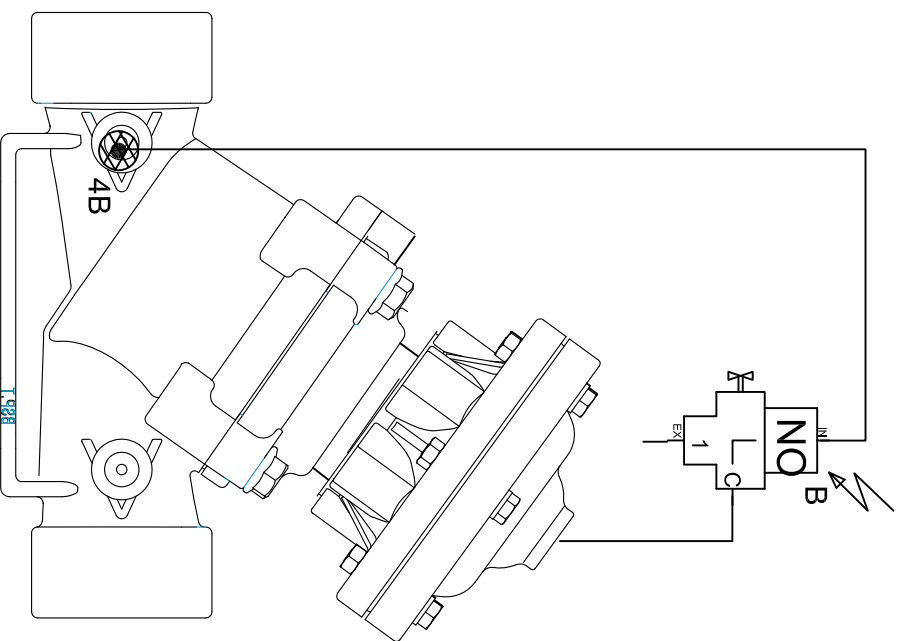

Solenoid valve NC (using 3 way NO coil)

Solenoid valve NO (using 3 way NC coil)

Not to Scale

Email Address
 colin@bermad.com.au

Revision Number / Date

Bermad Water Technologies
 7 Inglewood Drive , Thomastown , Vic 3074
 Ph (03) 9464 5949 Fax (03) 9464 2382

Project : **Bermad 110DC -X series**
 double chamber solenoid
 valves

Drawn by :
 Date :

Drawing Number :