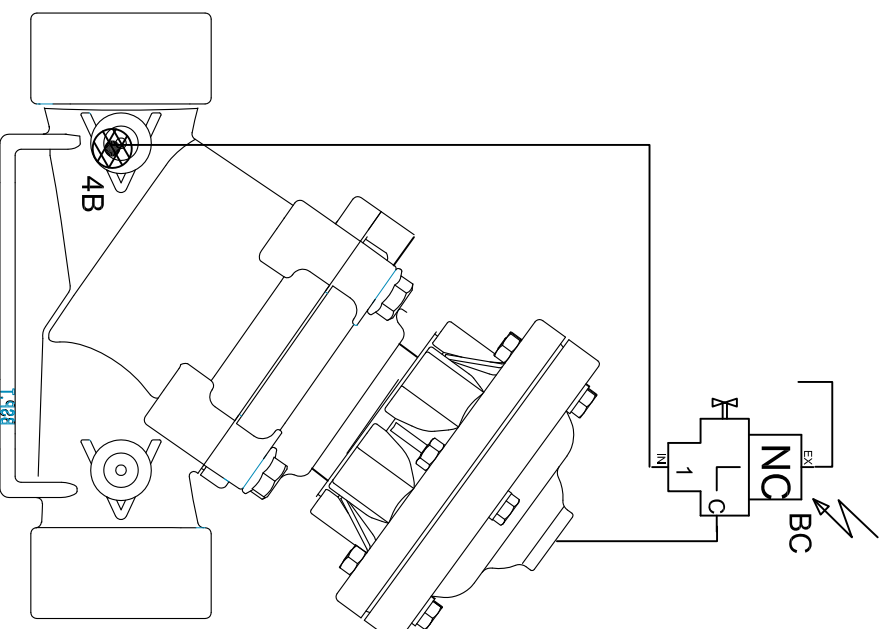

Solenoid valve NC (using 3 way NO coil)

Solenoid valve NO (using 3 way NC coil)

Not to Scale

Email Address
 colin@bermad.com.au

Revision Number / Date

Bermad Water Technologies
 7 Inglewood Drive , Thomastown , Vic 3074
 Ph (03) 9464 5949 Fax (03) 9464 2382

Project : **Bermad 110DC -X series**
 double chamber solenoid
 valves

Drawn by :
 Date :

Drawing Number :