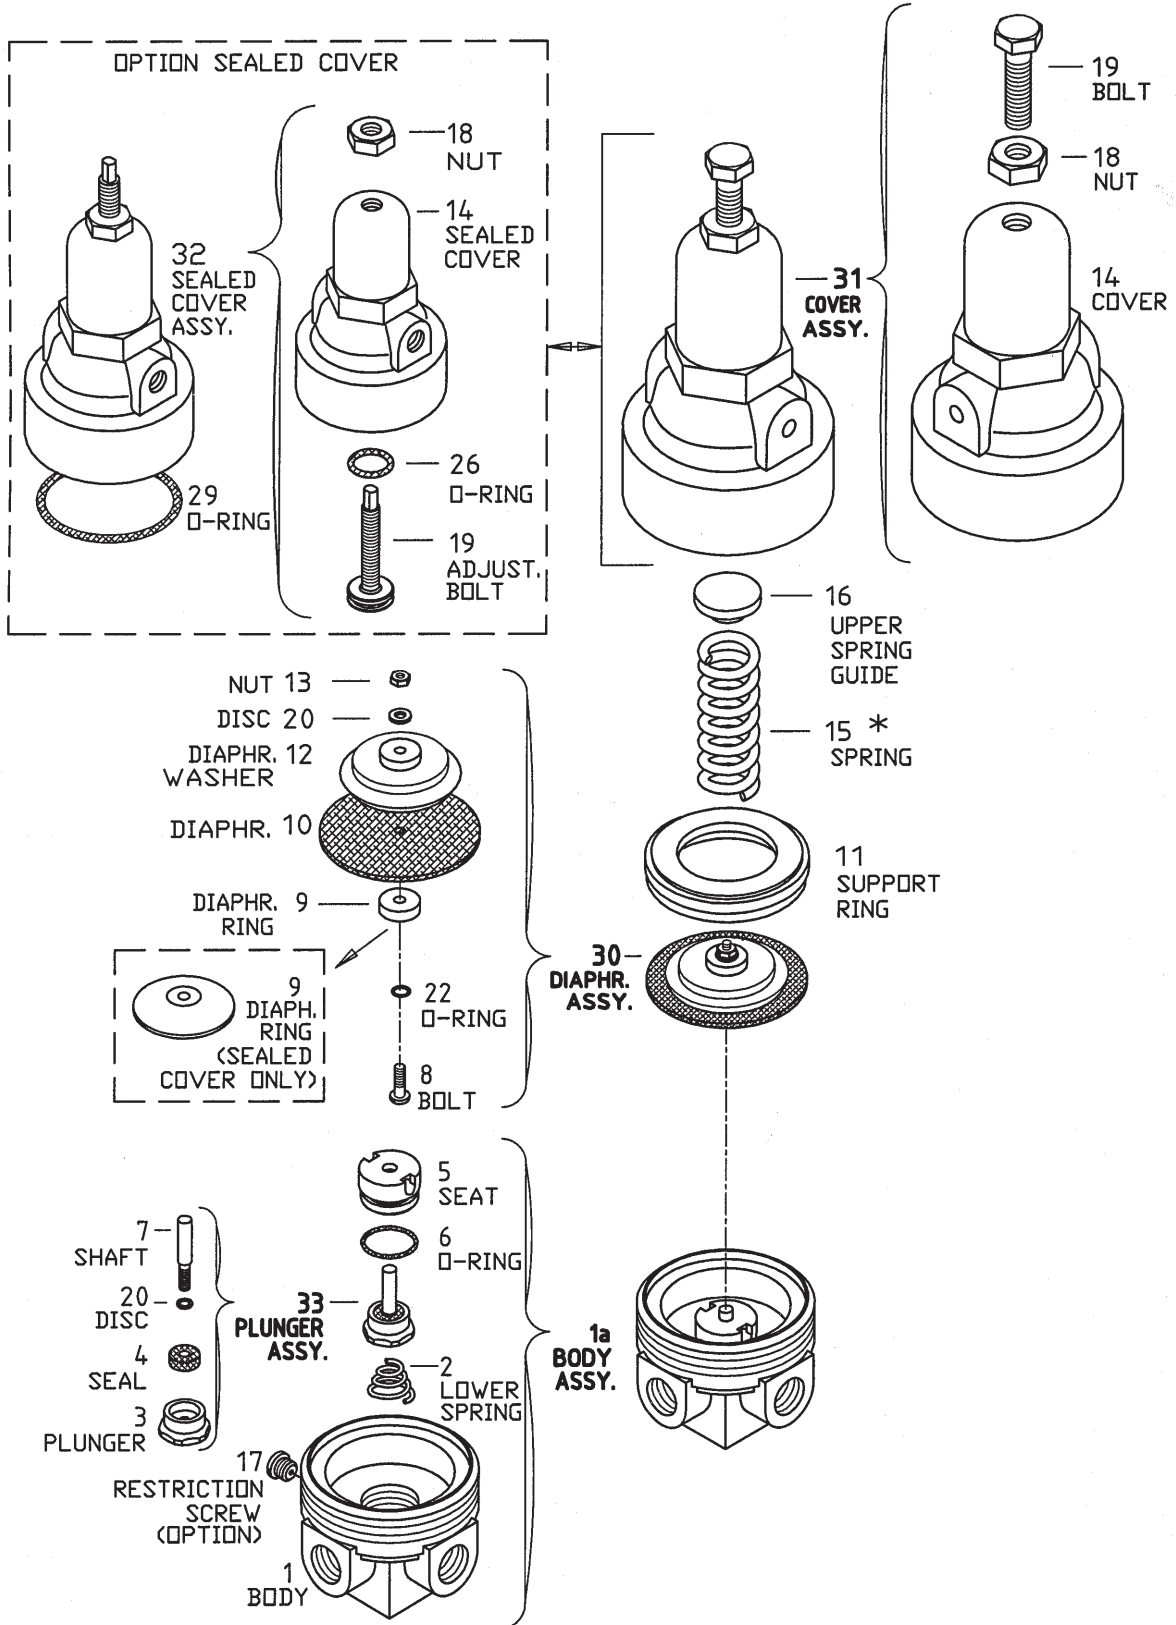

## PC-20-AM Metal - 2-way Pressure Reducing Mini Pilot Valve

\* - DIFFERENT SPRING