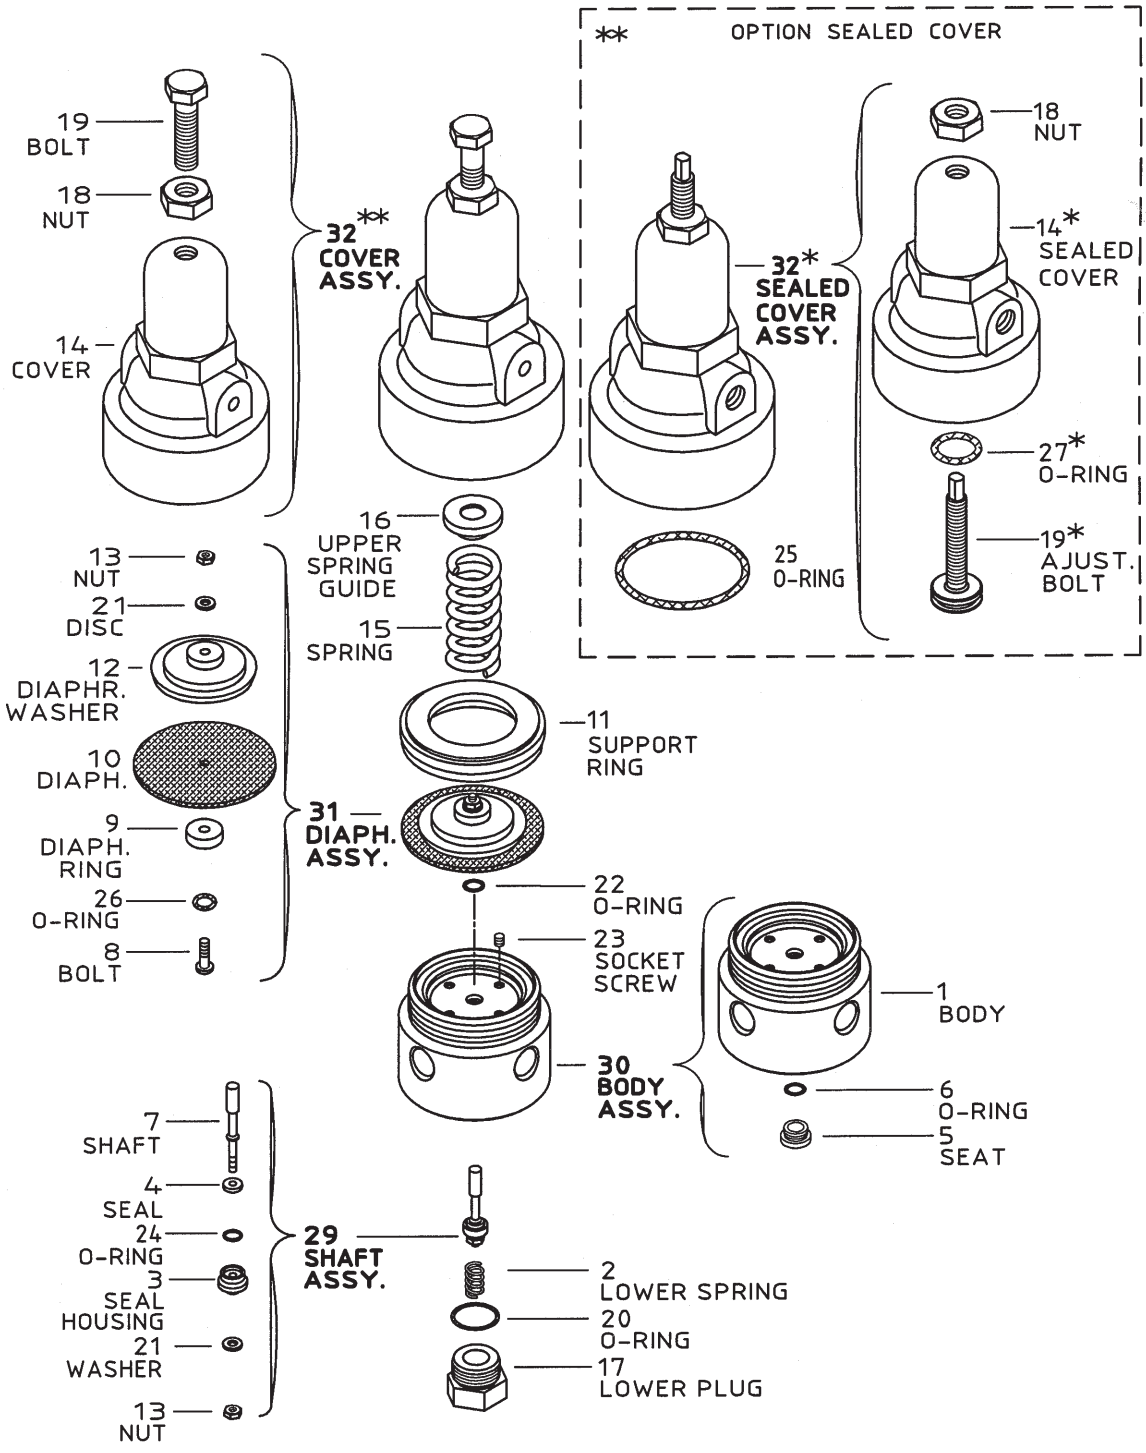

## #2PB 2-way Pressure Reducing Pilot Valve

\* - FOR SEALED COVER ONLY