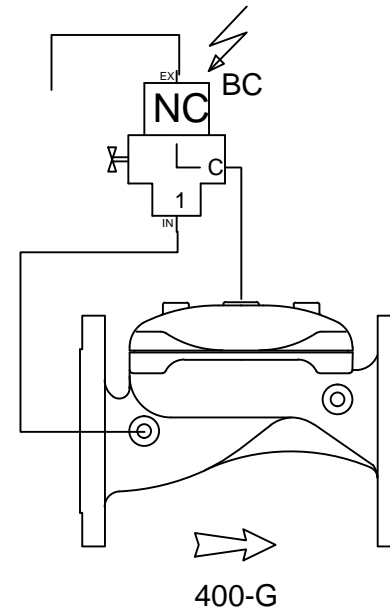

Solenoid valve NC using 3 way NO Bermad S-390-3W-NO solenoid

Solenoid valve NO using 3 way NC Bermad S-390-3W-NC solenoid

<p>Not to Scale</p> 	<p>Bermad Water Technologies 7 Inglewood Drive , Thomastown , Vic 3074 Ph (03) 9464 5949 Fax (03) 9464 2382</p>	<p>Drawn by : Date :</p>
<p>Email Address colin@bermad.com.au</p>	<p>Project :</p>	<p>Drawing Number :</p>
<p>Revision Number / Date</p>		