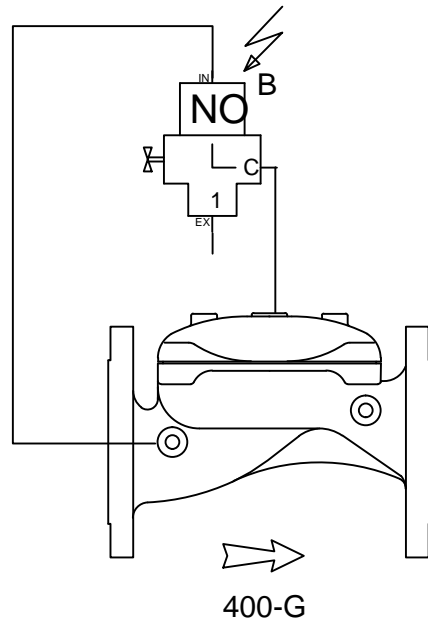

Solenoid valve NC using 3 way NO Bermad S-390-3W-NO solenoid

Solenoid valve NO using 3 way NC Bermad S-390-3W-NC solenoid

<p>Not to Scale</p> 	<p>Bermad Water Technologies 7 Inglewood Drive , Thomastown , Vic 3074 Ph (03) 9464 5949 Fax (03) 9464 2382</p>	<p>Drawn by : Date :</p>
<p>Email Address colin@bermad.com.au</p>	<p>Project :</p>	<p>Drawing Number :</p>
<p>Revision Number / Date</p>		