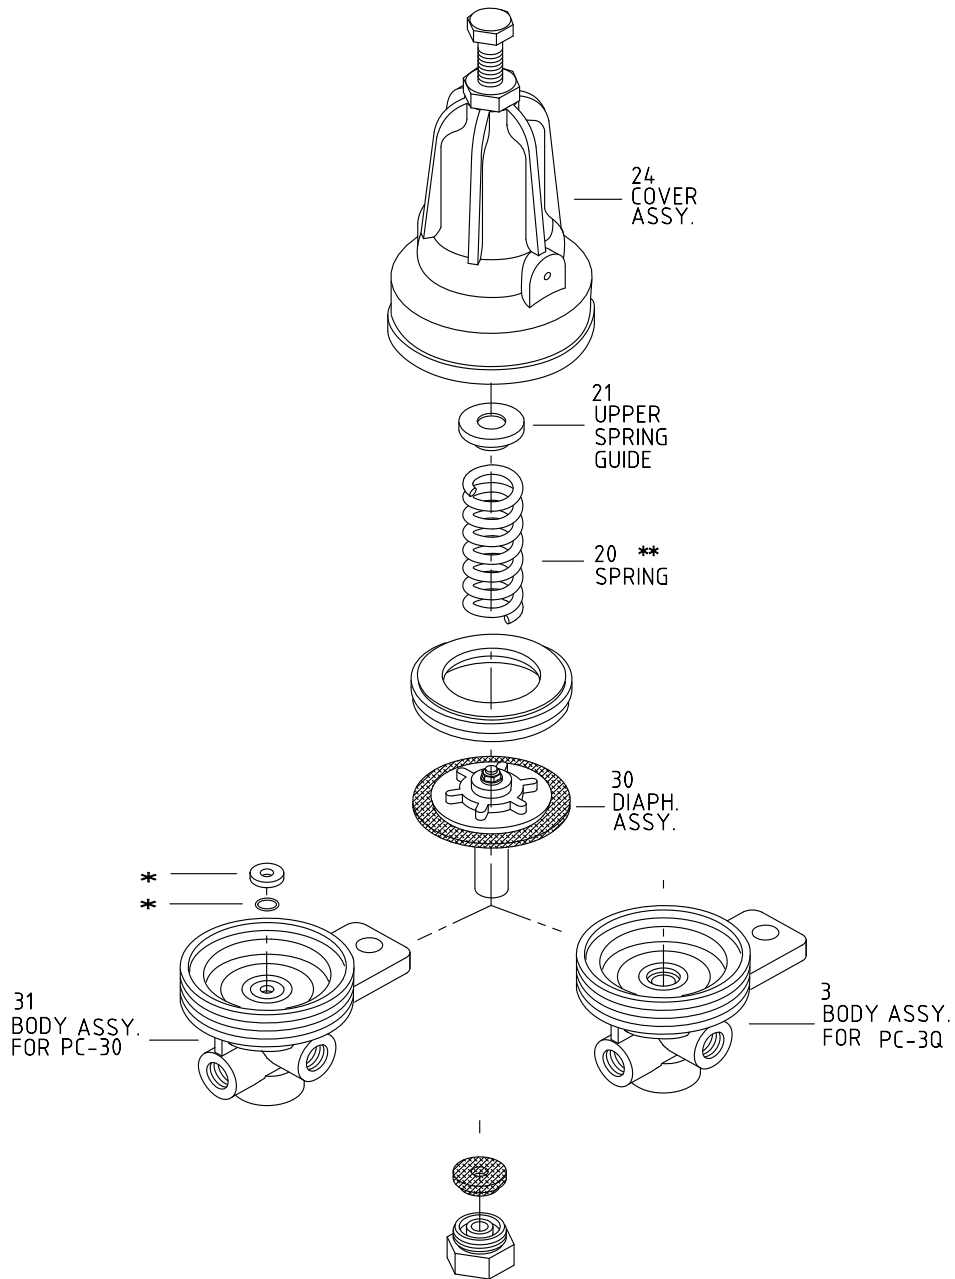

PC-30 Plastic 2-Way Pressure Sustaining Mini Pilot Valve

PC-3Q Plastic 2-Way Pressure Relief Mini Pilot Valve

* - FOR SUSTAINING PILOT ONLY
** - DIFFERENT SPRINGS