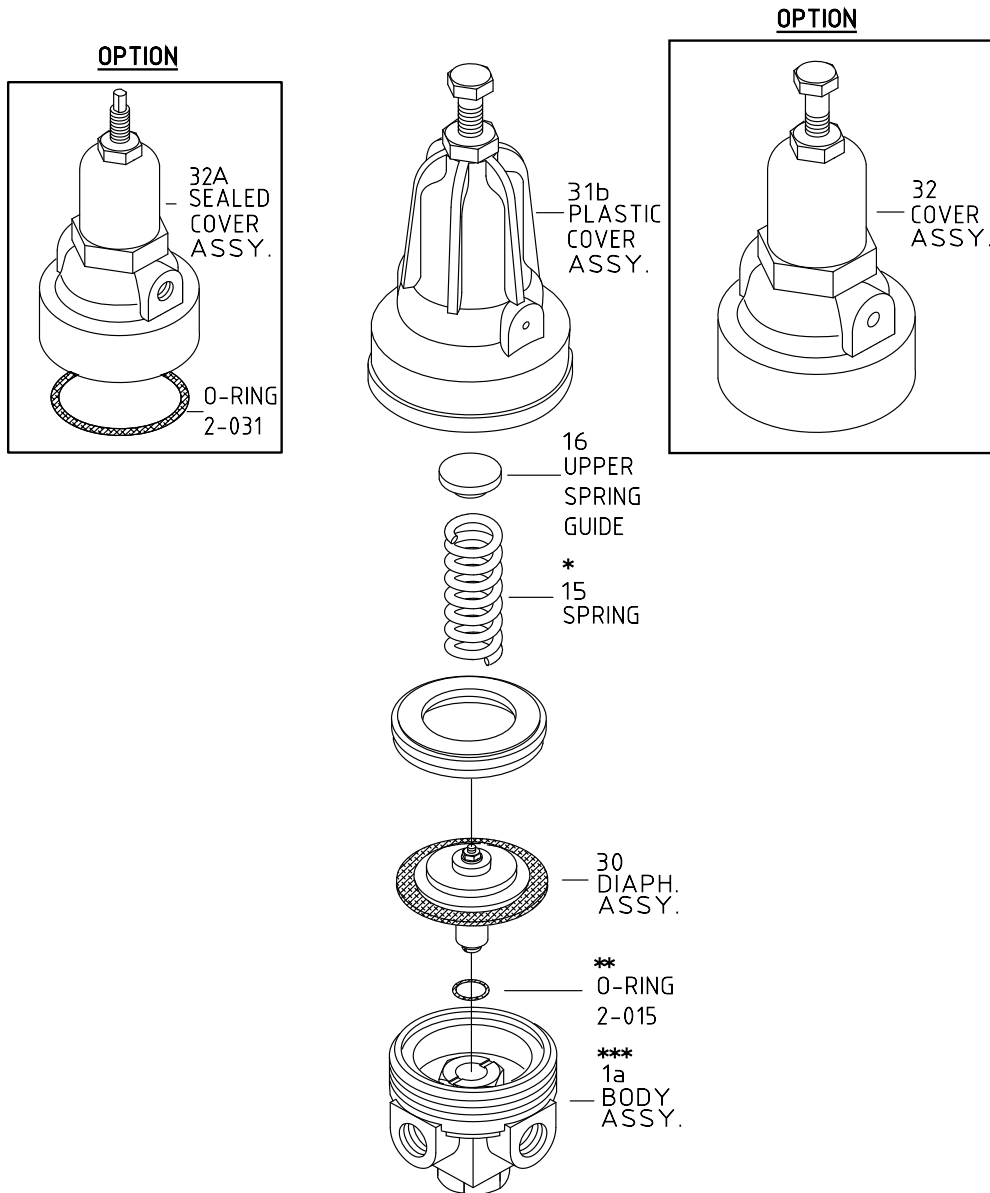

PC-30 Metal 2-Way Pressure Sustaining Mini Pilot Valve

PC-3Q Metal 2-Way Quick Relief Mini Pilot Valve

- * - DIFFERENT SPRING
- ** - FOR SUSTAINING PILOT ONLY
- *** - OPTION-OVERHAUL IN BERMAD