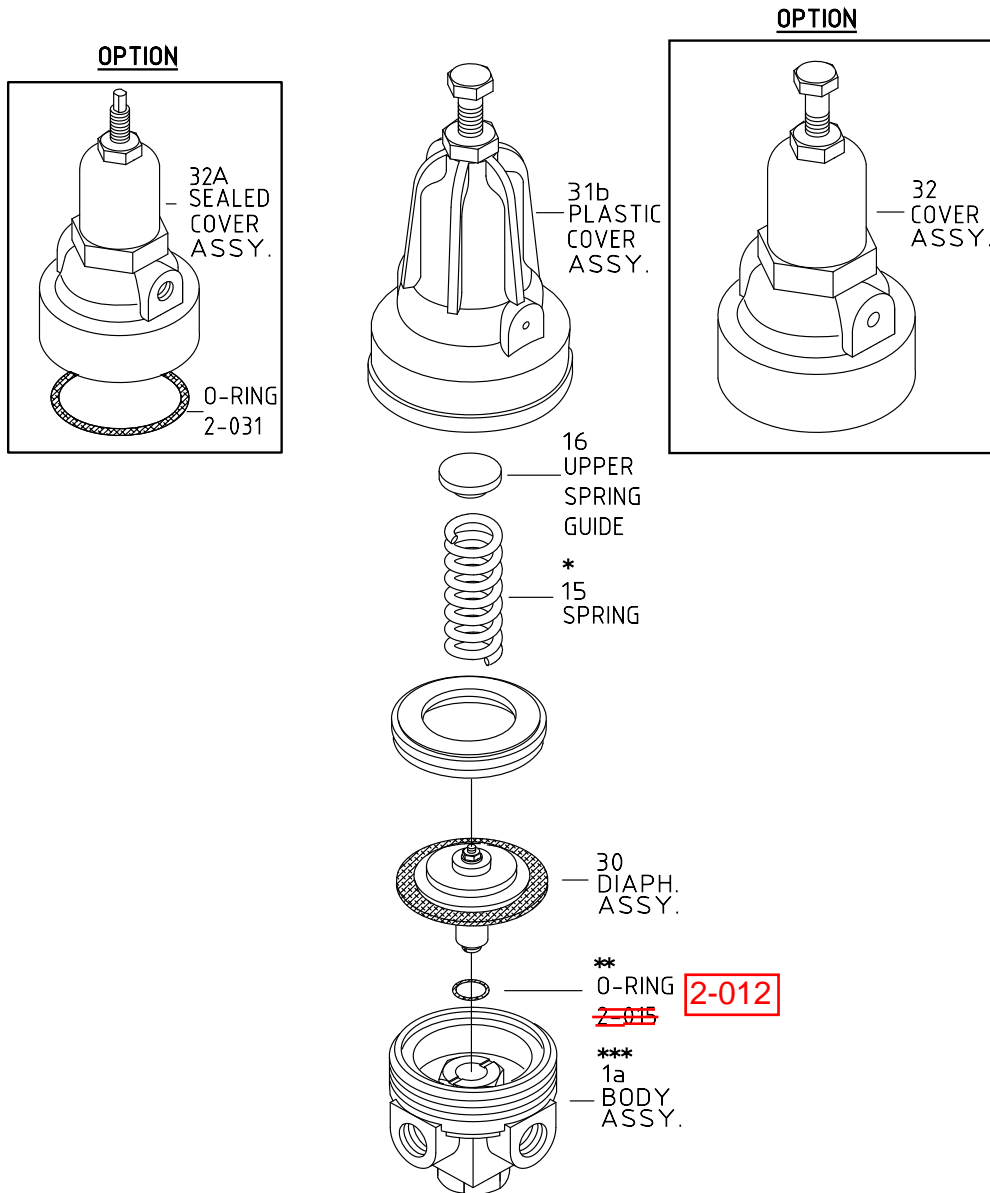

PC-30 Metal 2-Way Pressure Sustaining Mini Pilot Valve

PC-3Q Metal 2-Way Quick Relief Mini Pilot Valve

- * - DIFFERENT SPRING
- ** - FOR SUSTAINING PILOT ONLY
- *** - OPTION-OVERHAUL IN BERMAD