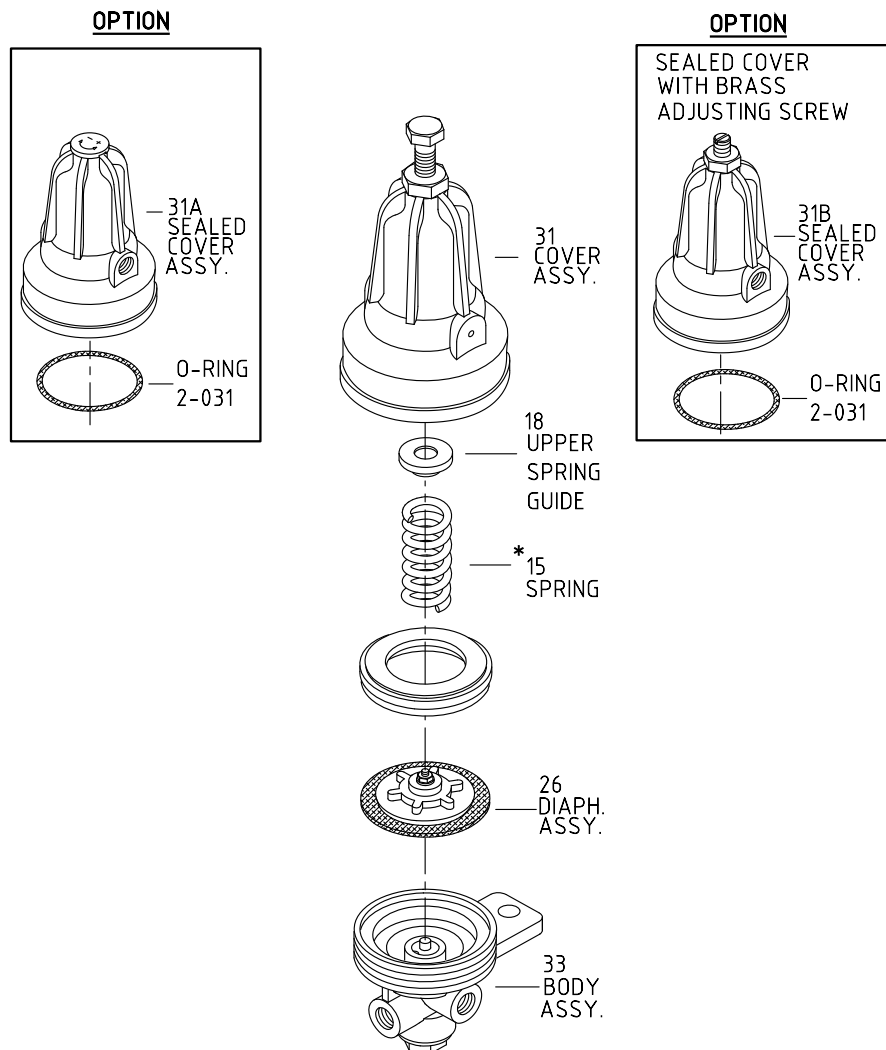

PC-20 Plastic 2-Way Pressure Reducing Mini Pilot Valve

* - DIFFERENT SPRINGS