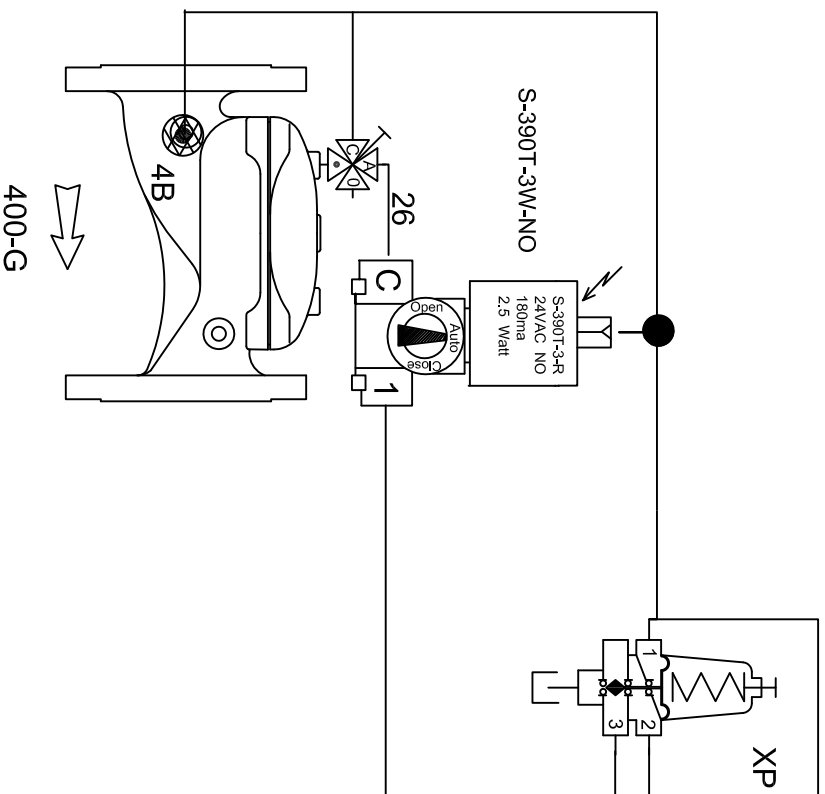

# Electric Pressure sustaining valve

<p><b>Not to Scale</b></p> 	<p><b>Email Address</b> colin@bermad.com.au</p>	<p><b>Bermad Water Technologies</b> 26 Brand Drive , Thomastown , Vic 3074 Ph (03) 9464 2374 Fax (03) 9464 2382</p>	<p><b>Drawn by :</b> <b>Date :</b></p>
<p><b>Revision Number / Date</b></p>	<p><b>Project :</b></p>	<p><b>Project :</b></p>	<p><b>Drawing Number :</b></p> 