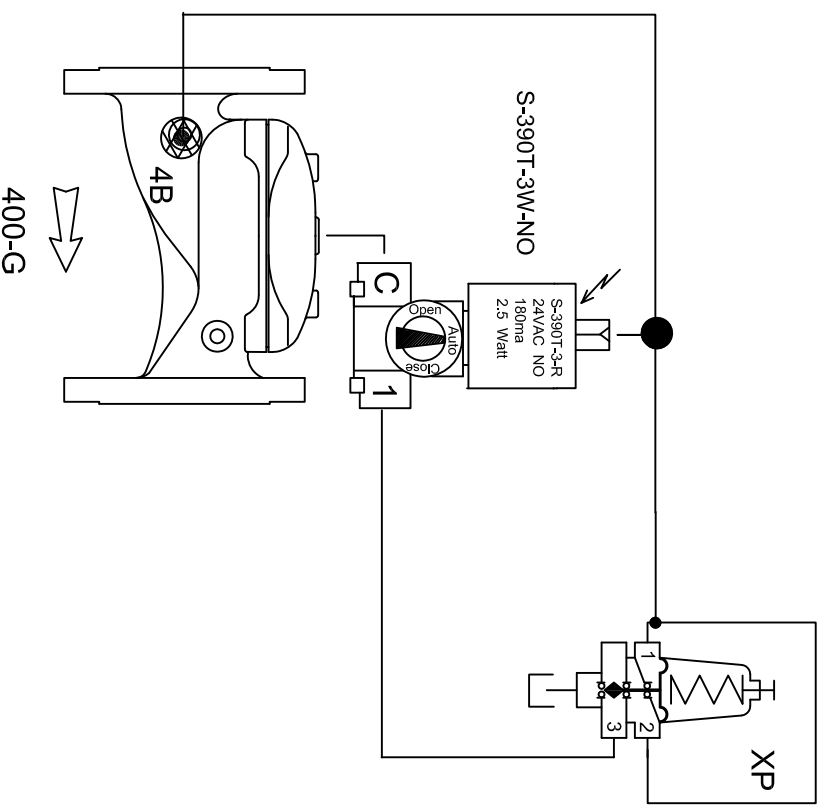

# Electric Pressure sustaining valve

<p><b>Not to Scale</b></p> 	<p><b>Email Address</b> colin@bermad.com.au</p>	<p><b>Bermad Water Technologies</b> 26 Brand Drive , Thomastown , Vic 3074 Ph (03) 9464 2374 Fax (03) 9464 2382</p>	<p><b>Drawn by :</b> <b>Date :</b></p>
<p><b>Revision Number / Date</b></p>	<p><b>Project :</b></p>	<p><b>Project :</b></p>	<p><b>Drawing Number :</b></p> 