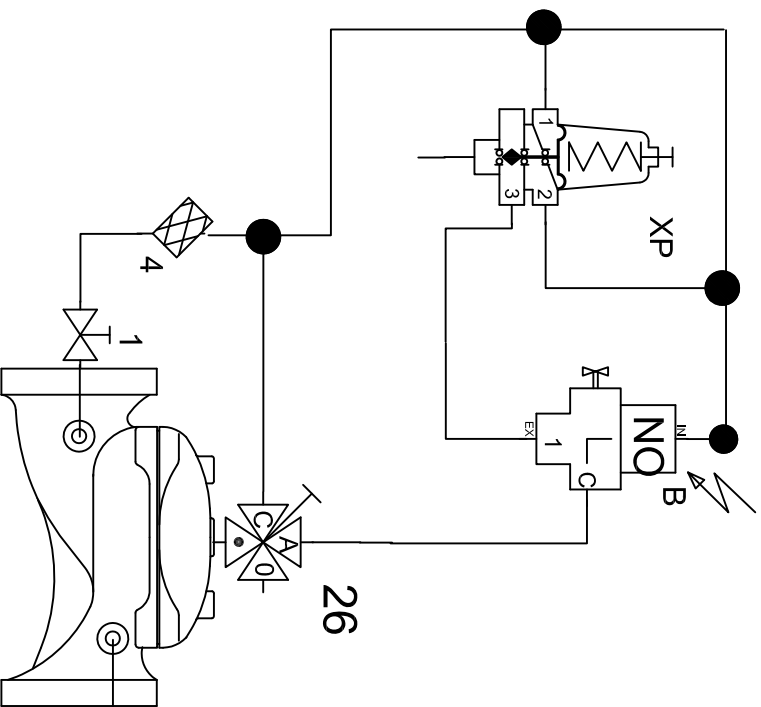

Components	
#1 & 2	1/4" ball valves
#4	Inlet brass strainer
#27	Brass shuttle valve
#XP	Brass PCX three way pilot
#26	Brass SAGIV
400-G	50-100mm 400 series
Fittings	Brass
Tubing	HP nylon

Suitable for 50 , 80 & 100mm valve sizes

400-G

<p><b>Not to Scale</b></p>	<p><b>Bernad Water Technologies</b>          7 Inglewood Drive , Thomastown , Vic 3074          Ph (03) 9464 5949 Fax (03) 9464 2382</p>	<p>Drawn by :          Date :</p>
<p>Email Address          colin@bermad.com.au</p>	<p>Project : <b>Bernad sustaining and reducing valve with three way brass pilots</b>          430 BXW-55</p>	<p>Drawing Number :</p>
<p>Revision Number / Date</p>		