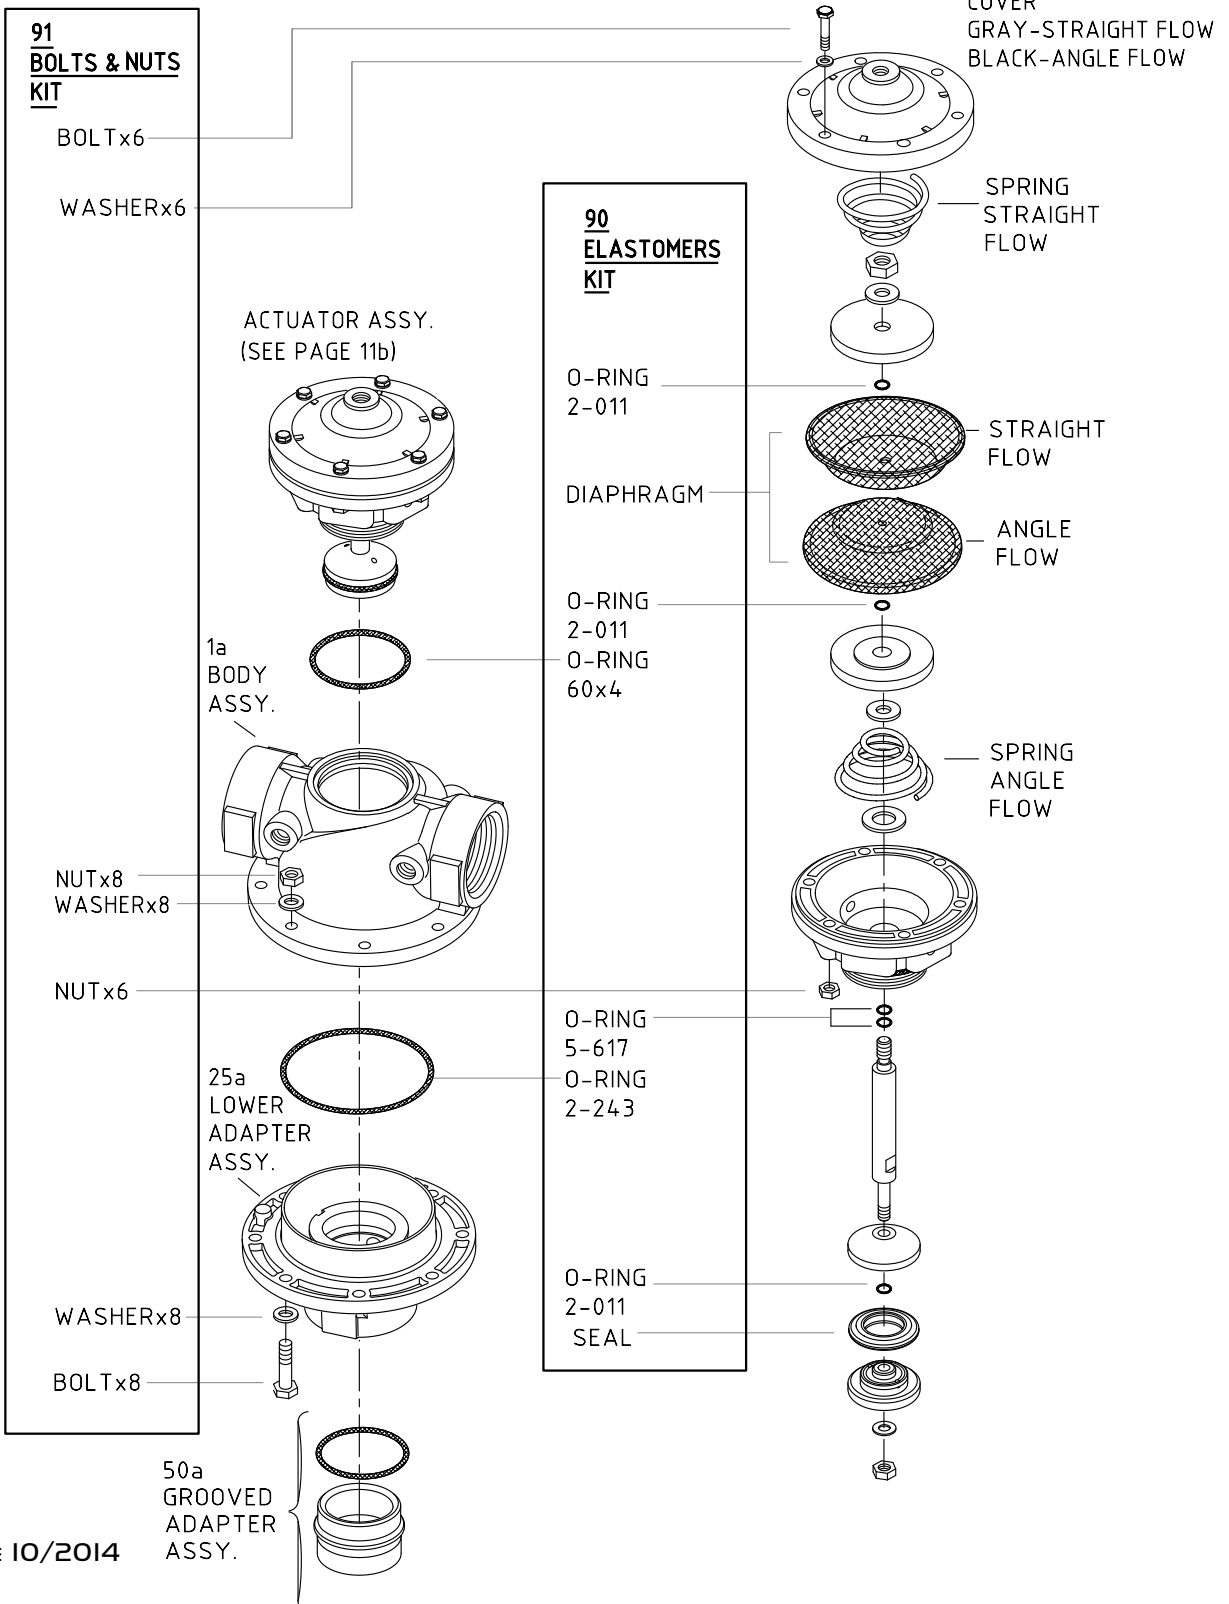

BERMAD IR Spare Parts

350 Series

Backwash Filter- Plastic Valve-Double Chamber

Straight/ Angle & Reverse Flow

Size: 2"X2"X2"; Grooved/Threaded

Version 2004-Type-A

IIa

Effective 10/2014