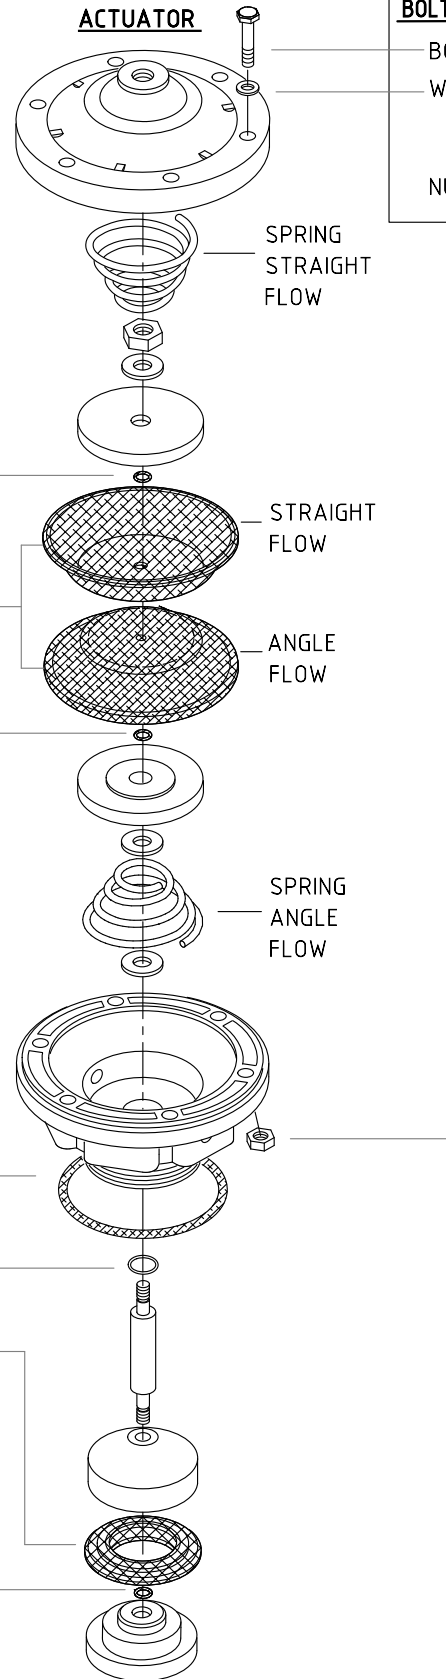

BERMAD IR Spare Parts

350 Series

Backwash Filter- Metal Valve-Double Chamber

Straight/ Angle & Reverse Flow

Size: 2"X2"X2"; Grooved/Threaded
Compression Model-Type-A

COVER
GRAY-STRAIGHT
FLOW
BLACK-ANGLE
FLOW

**90
ELASTOMERS
KIT**

O-RING
2-011

DIAPHRAGM

O-RING
2-011

O-RING
2-229

O-RING
5-617

SEAL

O-RING
2-011

**91
BOLTS & NUTS KIT**

BOLT x6

WASHER x6

NUT x6

* ACCORDING TO VALVE TYPE