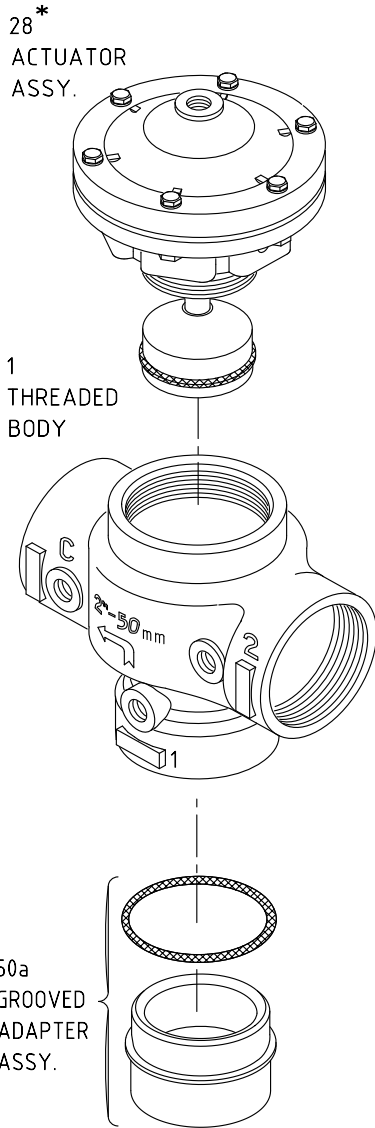

BERMAD IR Spare Parts

350 Series

Backwash Filter- Metal Valve-Double Chamber

Straight/ Angle & Reverse Flow

Size: 2"X2"X2"; Grooved/Threaded
Compression Model-Type-A

COVER
GRAY-STRAIGHT
FLOW
BLACK-ANGLE
FLOW

**90
ELASTOMERS
KIT**

O-RING
2-011

DIAPHRAGM

O-RING
2-011

O-RING
2-229

O-RING
5-617

SEAL

O-RING
2-011

**91
BOLTS & NUTS KIT**

BOLT x6

WASHER x6

NUT x6

* ACCORDING TO VALVE TYPE