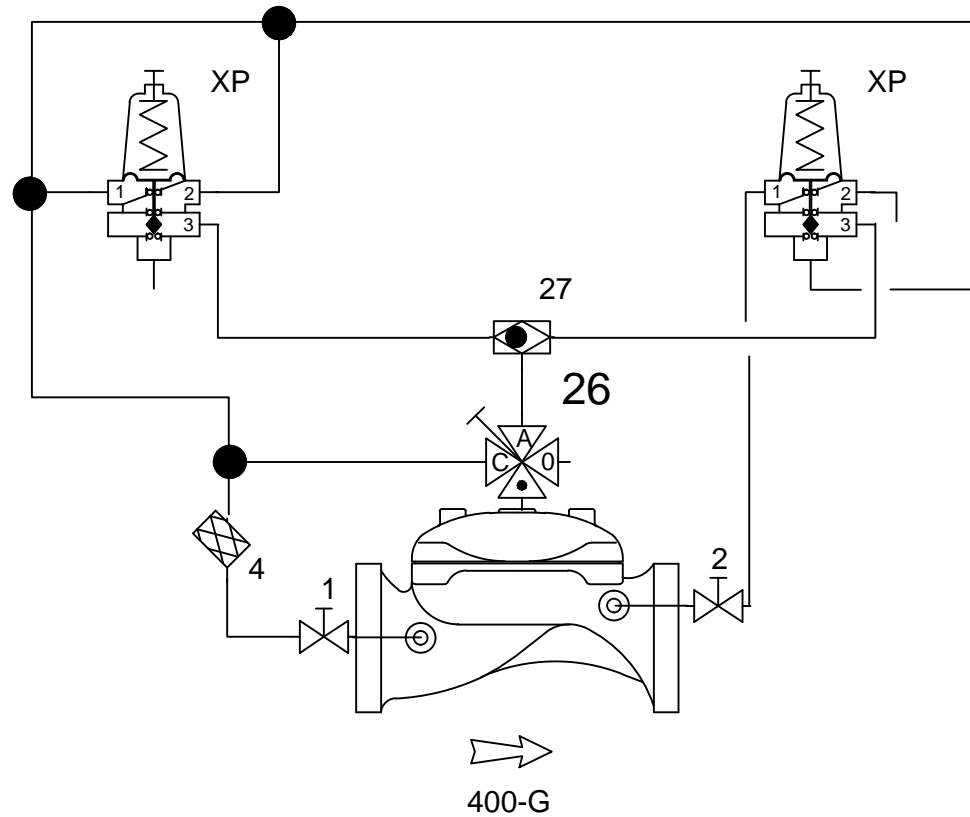

Components	
#1 & 2	1/4" ball valves
#4	Inlet brass strainer
#27	Brass shuttle valve
#XP	Brass PCX three way pilot
#26	Brass SAGIV
400-G	50-100mm 400 series
Fittings	Brass
Tubing	HP nylon

Suitable for 50 , 80 & 100mm valve sizes

<p>Not to Scale</p> 	<p><b>Bermad Water Technologies</b>            7 Inglewood Drive , Thomastown , Vic 3074            Ph (03) 9464 5949 Fax (03) 9464 2382</p>	<p>Drawn by :            Date :</p>
<p>Email Address            colin@bermad.com.au</p>	<p>Project : <b>Bermad sustaining and reducing valve with three way brass pilots 423 BXW</b></p>	<p>Drawing Number :</p>
<p>Revision Number / Date</p>		