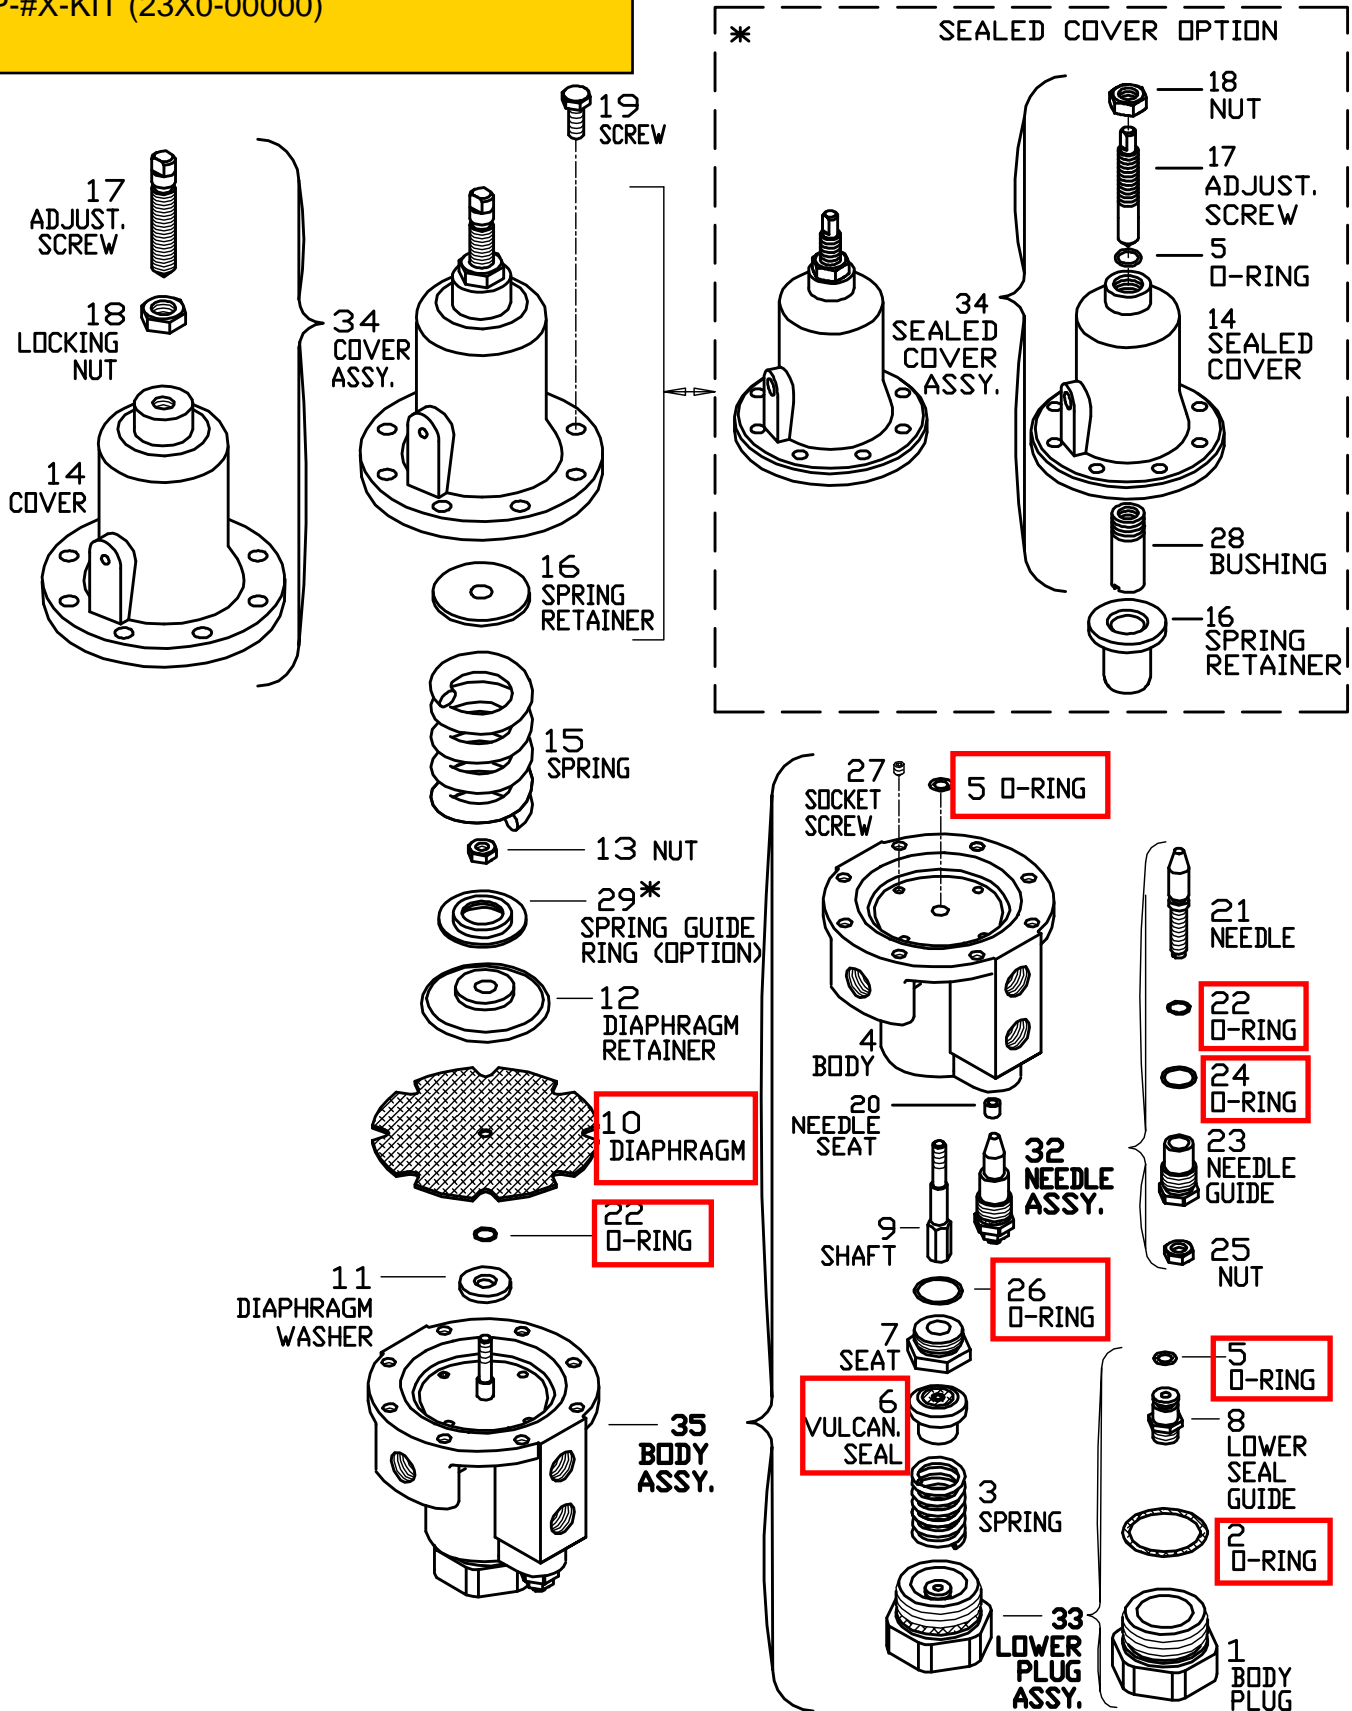

#X 3-way Positioning Pilot Valve

COMPONENTS INCLUDED IN SERVICE KIT:
SP-#X-KIT (23X0-00000)

* - SEALED COVER OPTION