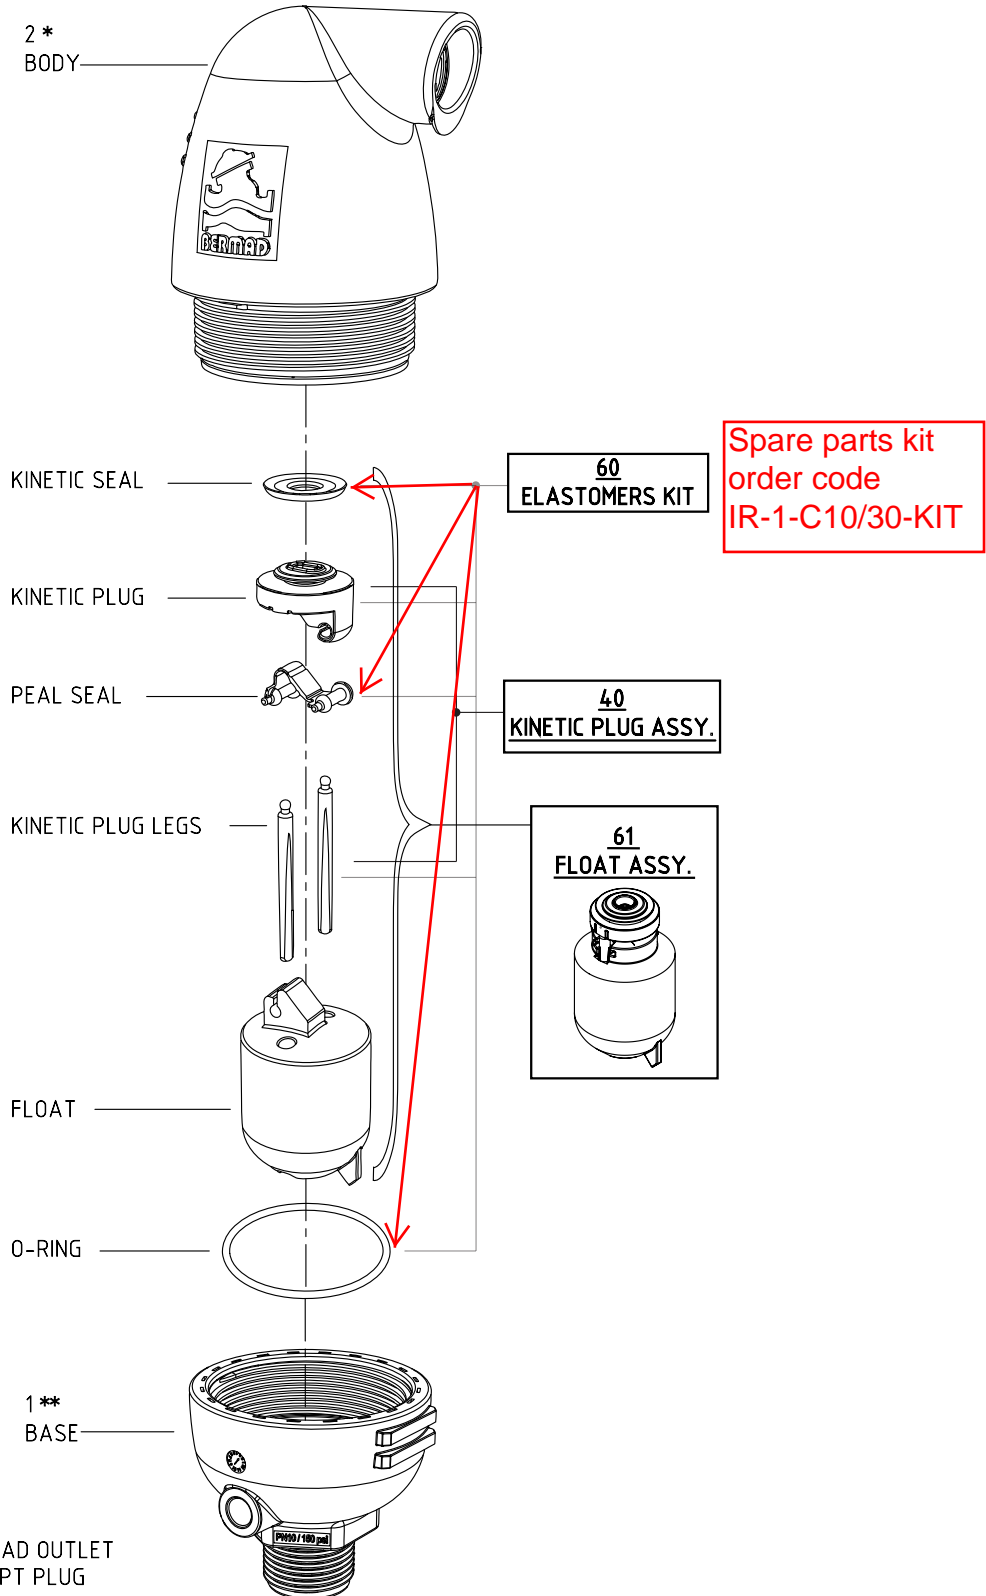

CIO Combination Air Valve

Sizes: 3/4-1"; DN20-25

* -2a BODY WITH THERAAD OUTLET
 ** -1a BASE WITH 1/8" NPT PLUG