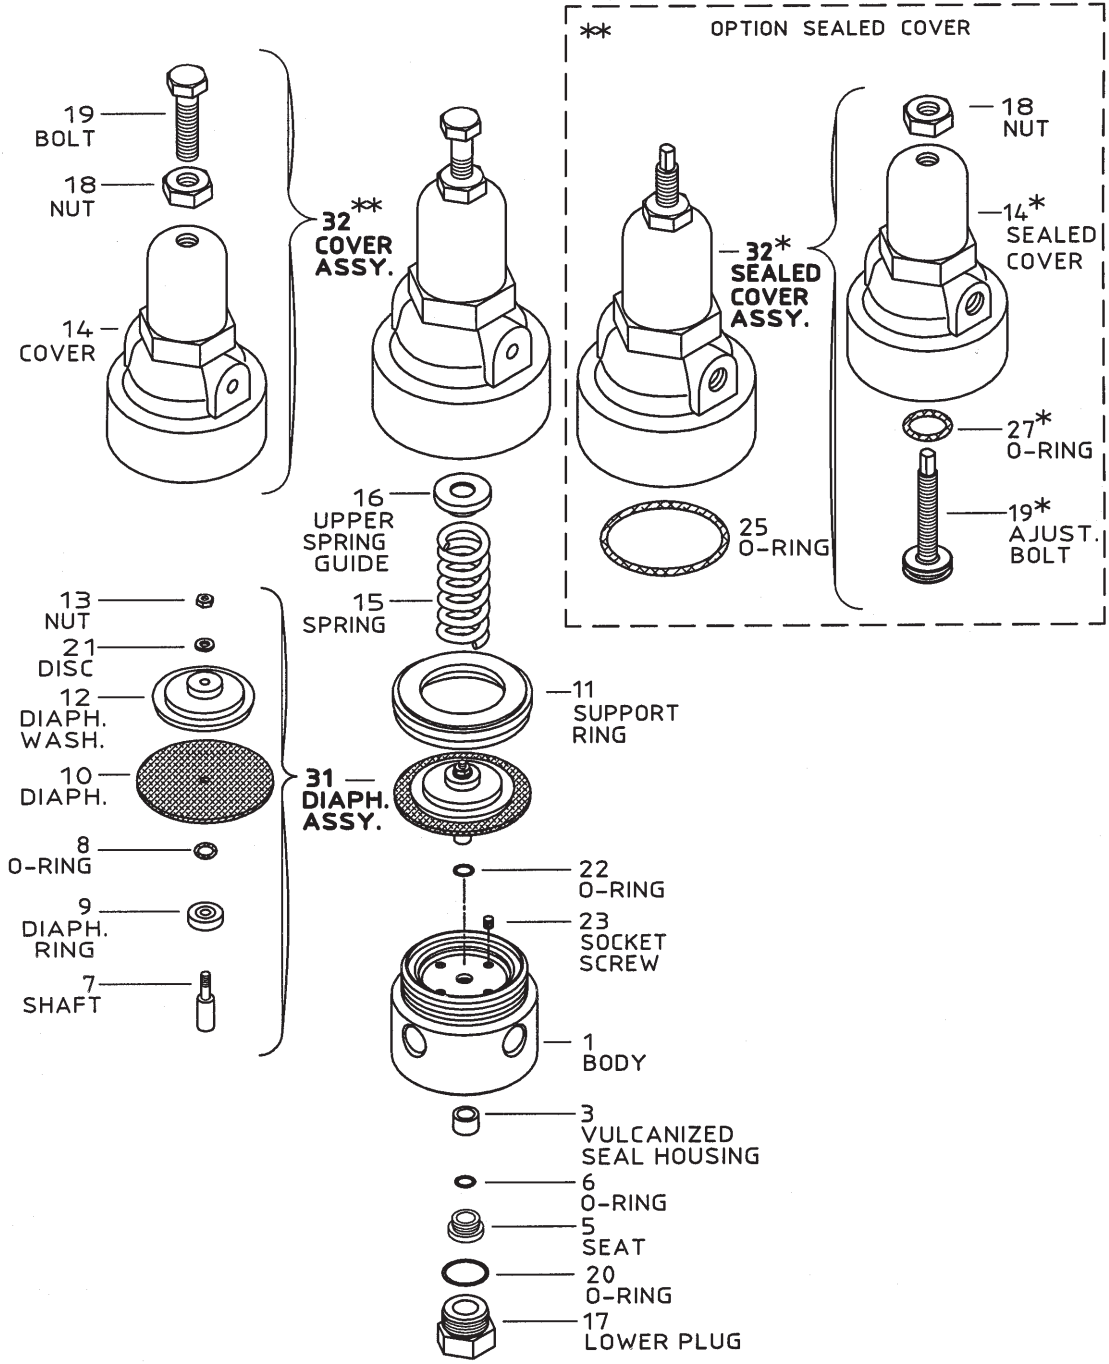

#3PB 2-way Pressure Sustaining Pilot Valve

* - FOR SEALED COVER ONLY