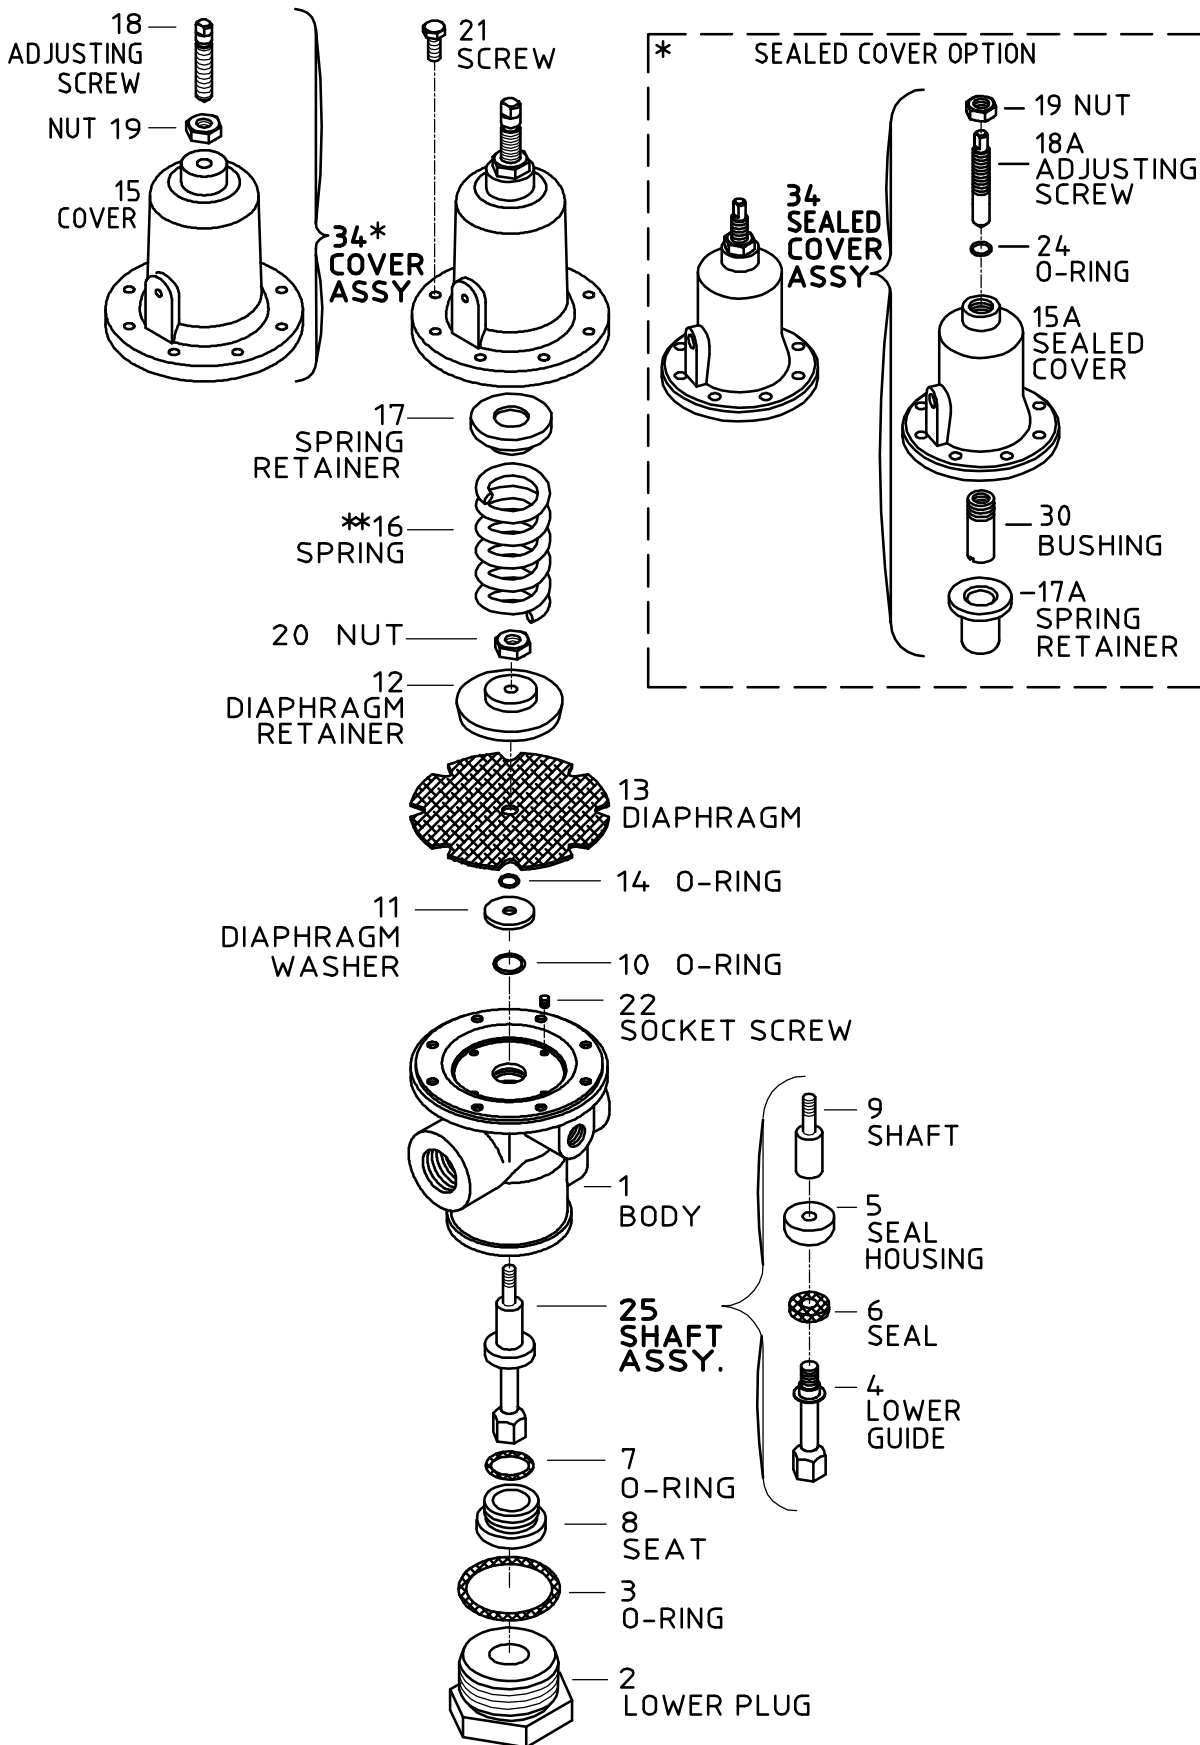

#3HC 2-way Way High Capacity Pressure Reducing Pilot Valve

** RANGE OF SPRINGS