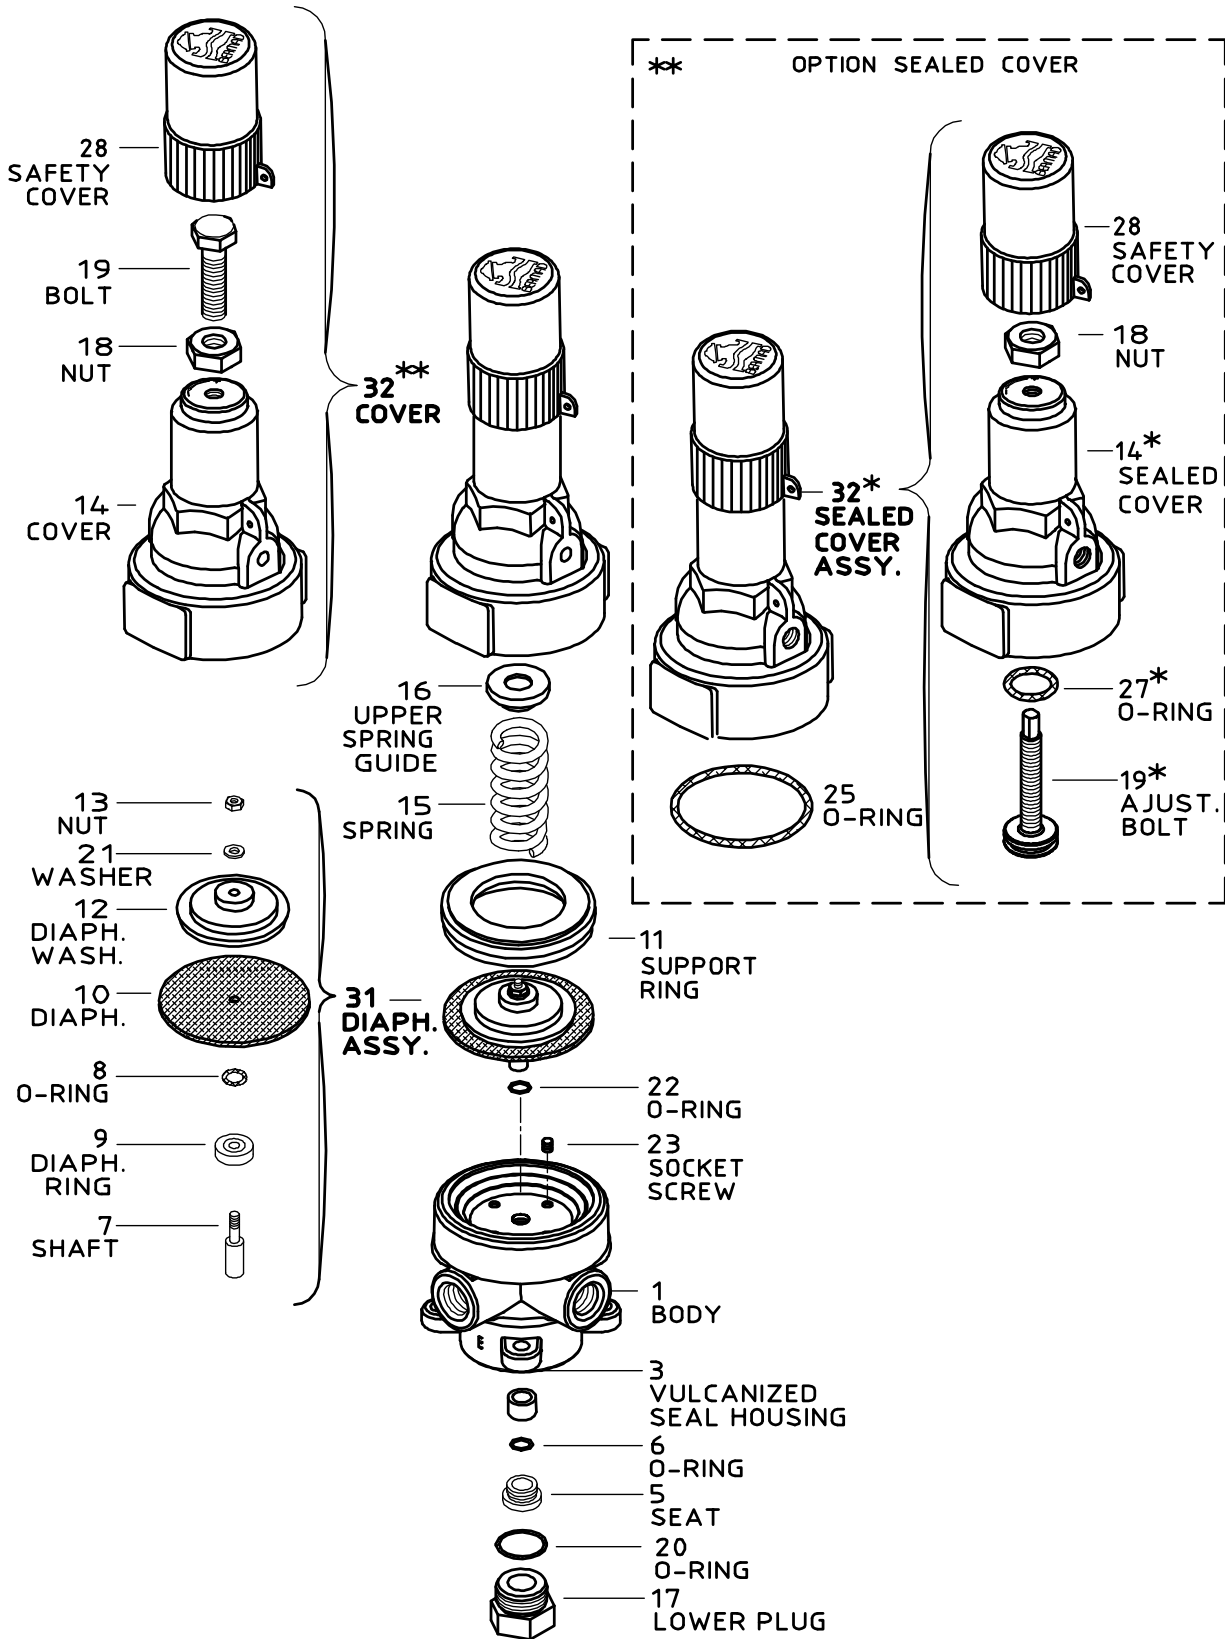

#3PB 2-way Stainless Steel Pressure Sustaining Pilot Valve

* - FOR SEALED COVER ONLY