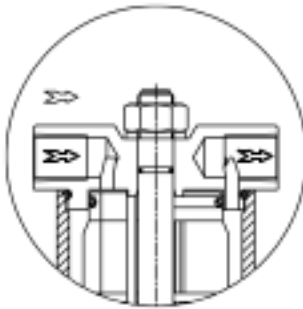

**Large control filter with screen filter element**

Water entrance is from the internal side of the screen filter element.

Water exit is from the external side of screen filter element

Part Nos	Description
SP-LC-1	Lower cover
SP-LC-2	O ring (2-234)
SP-LC-3	O ring (3-227)
SP-LC-4	Body
SP-LC-5	316SS screen
SP-LC-6	Upper cover
SP-LC-7	O ring (2-014)
SP-LC-8	Shaft
SP-LC-9	Washer
SP-LC-10	Nut
SP-LC-KIT	Seal kit to suit LC Filter Includes : 2pcs SP-LC-2 2pcs SP-LC-3 1pc SP-LC-7