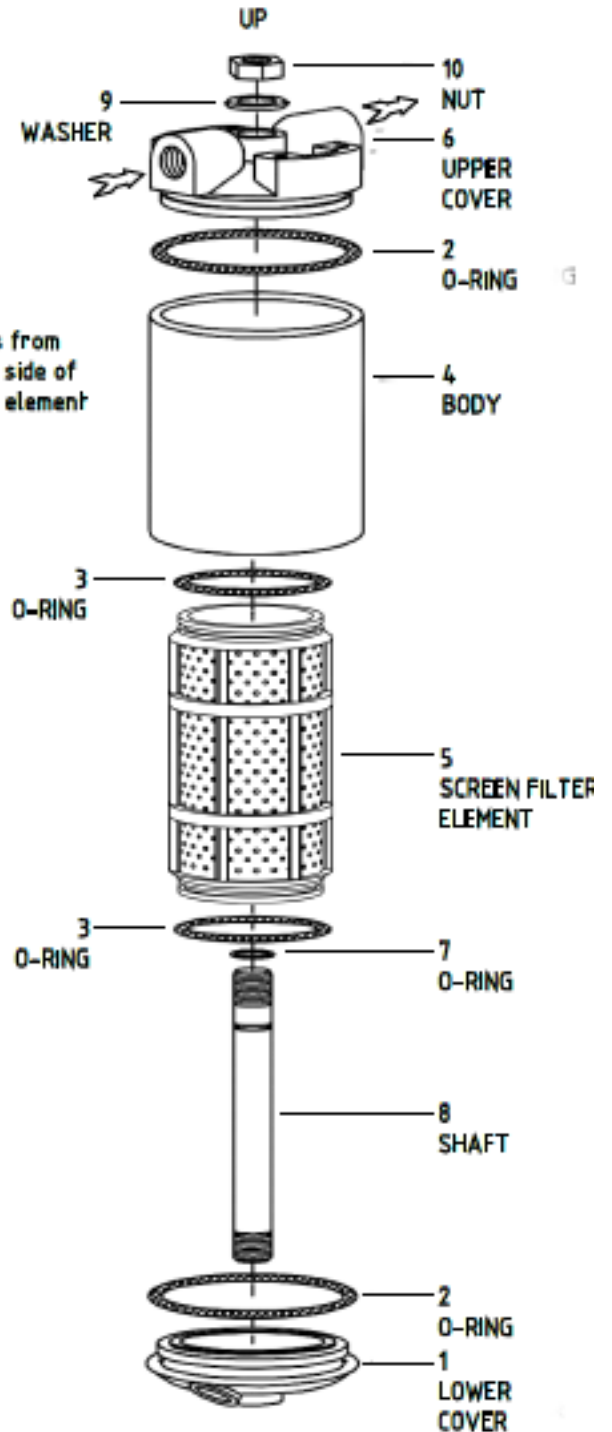

**Large control filter with screen filter element**

Water entrance is from the internal side of the screen filter element.

Water exit is from the external side of screen filter element

Part Nos	Description
SP-LC-1	Lower cover
SP-LC-2	O ring (2-234)
SP-LC-3	O ring (3-227)
SP-LC-4	Body
SP-LC-5	316SS screen
SP-LC-6	Upper cover
SP-LC-7	O ring (2-014)
SP-LC-8	Shaft
SP-LC-9	Washer
SP-LC-10	Nut
SP-LC-KIT	Seal kit to suit LC Filter Includes : 2pcs SP-LC-2 2pcs SP-LC-3 1pc SP-LC-7