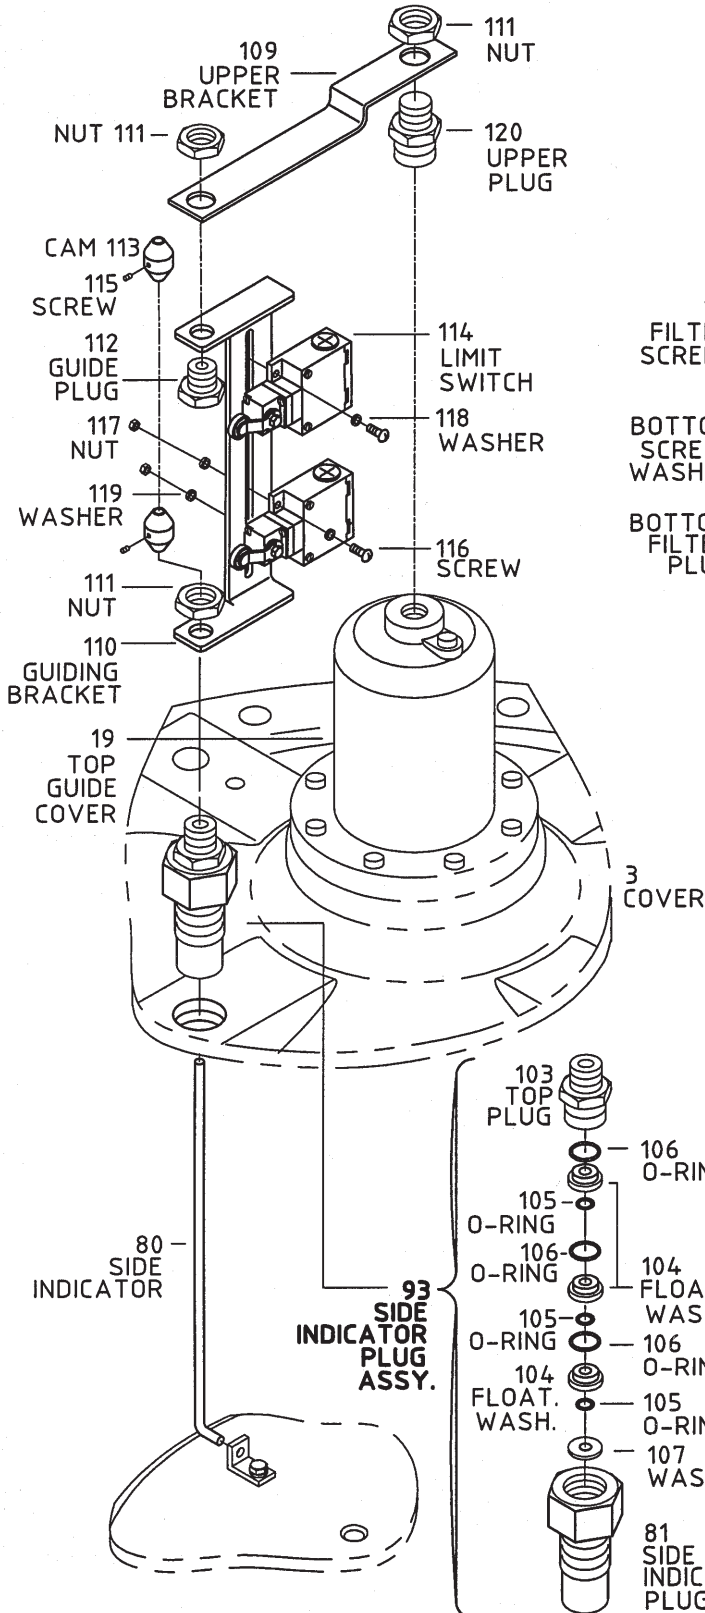

Main Valves - Options

Sizes: 24"-32"

91 - SIDE INDICATOR ASSY.

91a - SINGLE ELECTRIC LIMIT SWITCH ASSY.

91b - DOUBLE ELECTRIC LIMIT SWITCH ASSY.

90 - FILTER ASSY.

92 - TUBE FILTER ASSY

150 - KIT CENTER BOLT