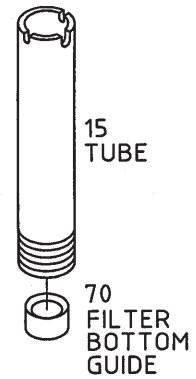

Main Valves - Options

Sizes: 24"-32"

91 - SIDE INDICATOR ASSY.

91a - SINGLE ELECTRIC LIMIT SWITCH ASSY.

91b - DOUBLE ELECTRIC LIMIT SWITCH ASSY.

90 - FILTER ASSY.

92 - TUBE FILTER ASSY

150 - KIT CENTER BOLT