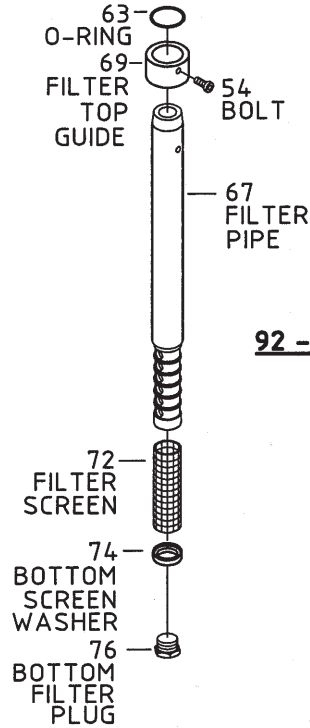

Main Valves - Options

Sizes: 24"-32"

91 - SIDE INDICATOR ASSY.

91a - SINGLE ELECTRIC LIMIT SWITCH ASSY.

91b - DOUBLE ELECTRIC LIMIT SWITCH ASSY.

90 - FILTER ASSY.

92 - TUBE FILTER ASSY

150 - KIT CENTER BOLT