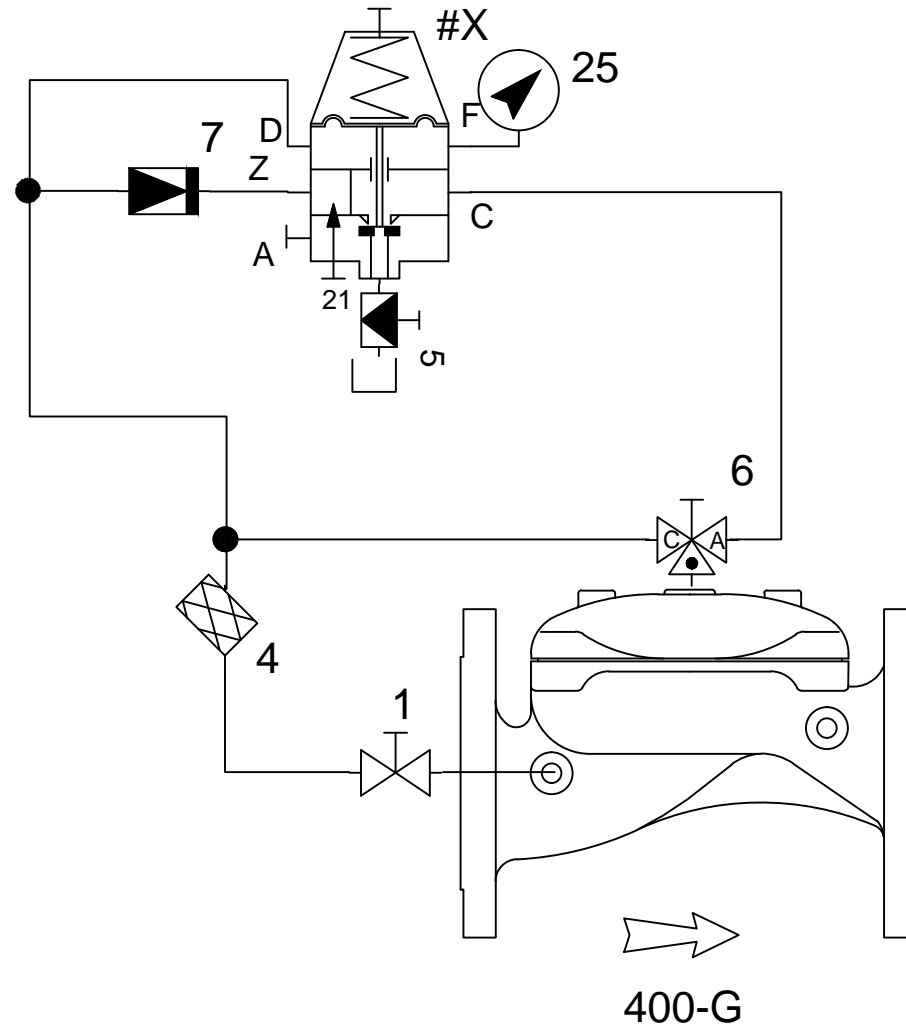

Components	
#1	Inlet ball valve
#5	Needle valve Coammozzi
#6	Large Sagiv
#7	Brass check valve
#25	0-1600 gauge
#X	Large three way brass pilot
Fittings	Brass
Tubing	High pressure nylon

Suitable for valve sizes 6" to 12"

<p>Not to Scale</p>	<p><b>Bermad Water Technologies</b>          7 Inglewood Drive , Thomastown , Vic 3074          Ph (03) 9464 5949 Fax (03) 9464 2382</p>	<p>Drawn by :          Date :</p>	
	<p>Email Address          colin@bermad.com.au</p>	<p>Project : <b>Model 430BXW</b>          Pressure sustaining with #X          pilot IR-6-ASTE-G-430BXW</p>	<p>Drawing Number :</p>
	<p>Revision Number / Date</p>		