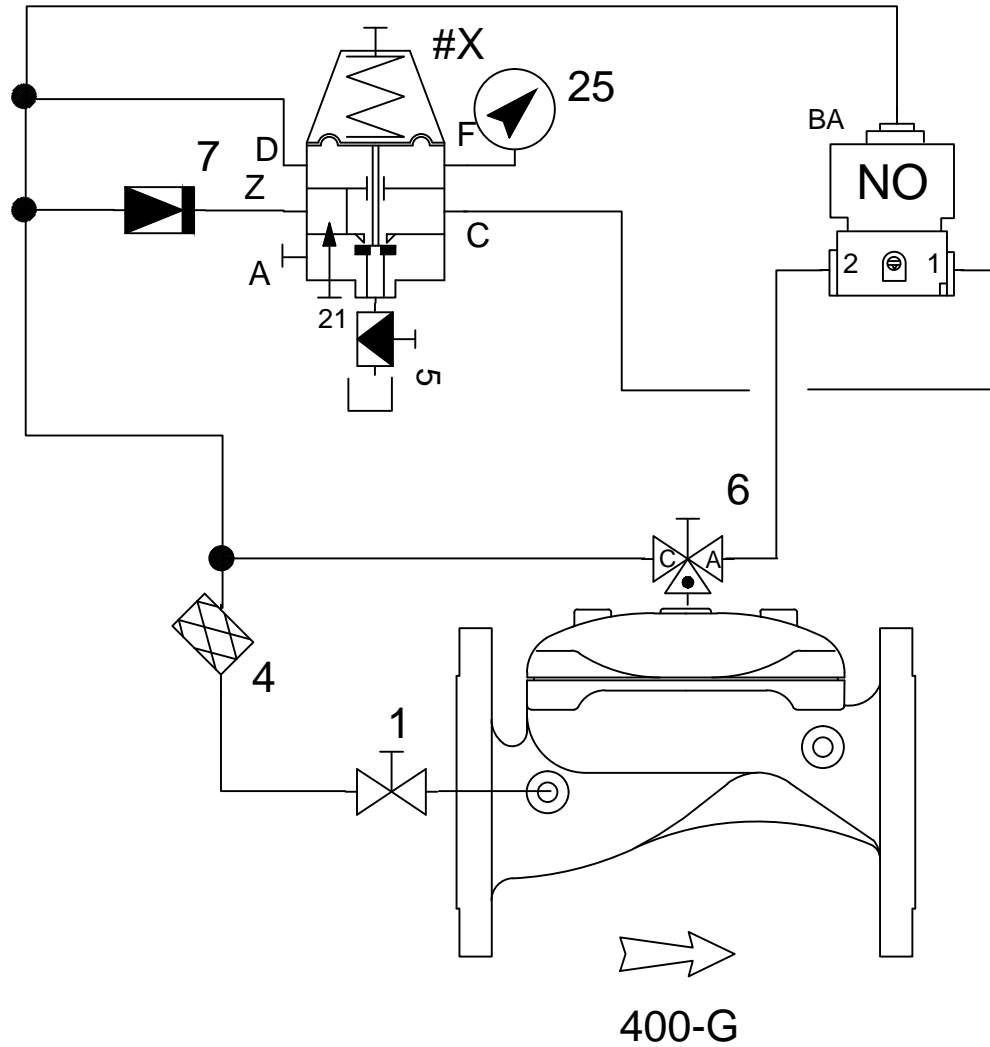

Components	
#1	Inlet ball valve
#5	Needle valve Coammozzi
#6	Large Sagiv
#7	Brass check valve
#25	0-1600 gauge
#X	Large three way brass pilot
Fittings	Brass
Tubing	High pressure nylon

Suitable for valve sizes 6" to 12"

<p>Not to Scale</p>	<p>Bermad Water Technologies 7 Inglewood Drive , Thomastown , Vic 3074 Ph (03) 9464 5949 Fax (03) 9464 2382</p>	<p>Drawn by : Date :</p>	
	<p>Email Address colin@bermad.com.au</p>	<p>Project : Model 430BXW Pressure sustaining with #X pilot IR-6-ASTE-G-430BXW</p>	<p>Drawing Number :</p>
	<p>Revision Number / Date</p>		