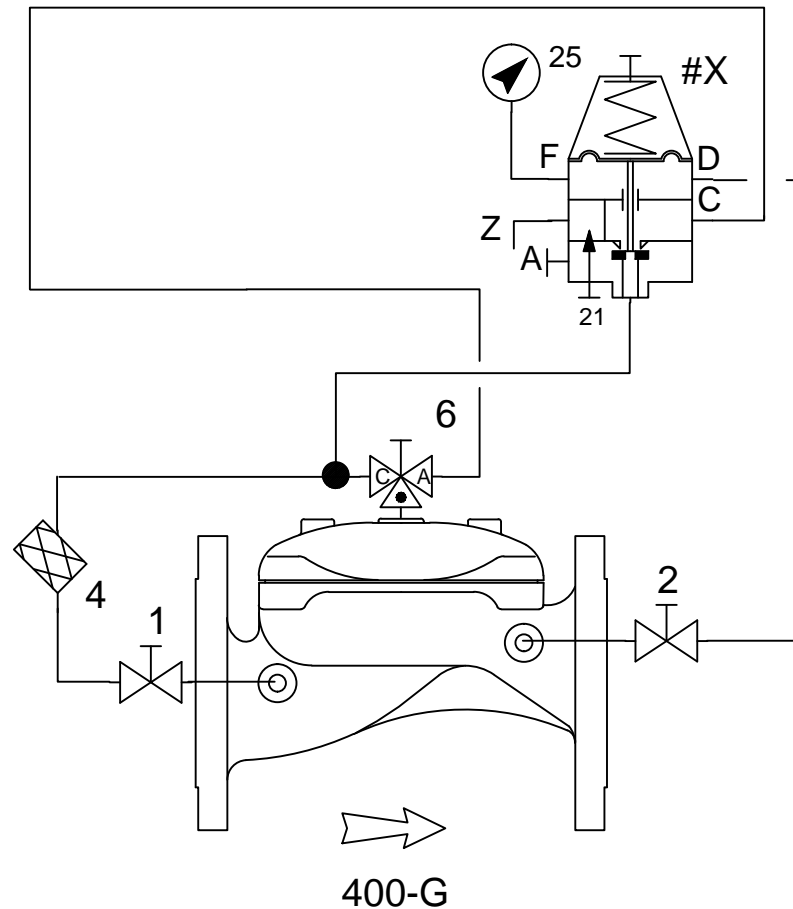

Components	
#1 & 2	Ball valves
#4	Small brass strainer
#6	Large SAGIV
#X	Large brass 3 way pilot
#400G	400 series valves 6" up to 12"
Tubing	3/8" high pressure nylon
Fittings	Brass

Suitable build for 400 series valves from 6" up to 12" for irrigation applications

Drawn by :  
Date :

Drawing Number :