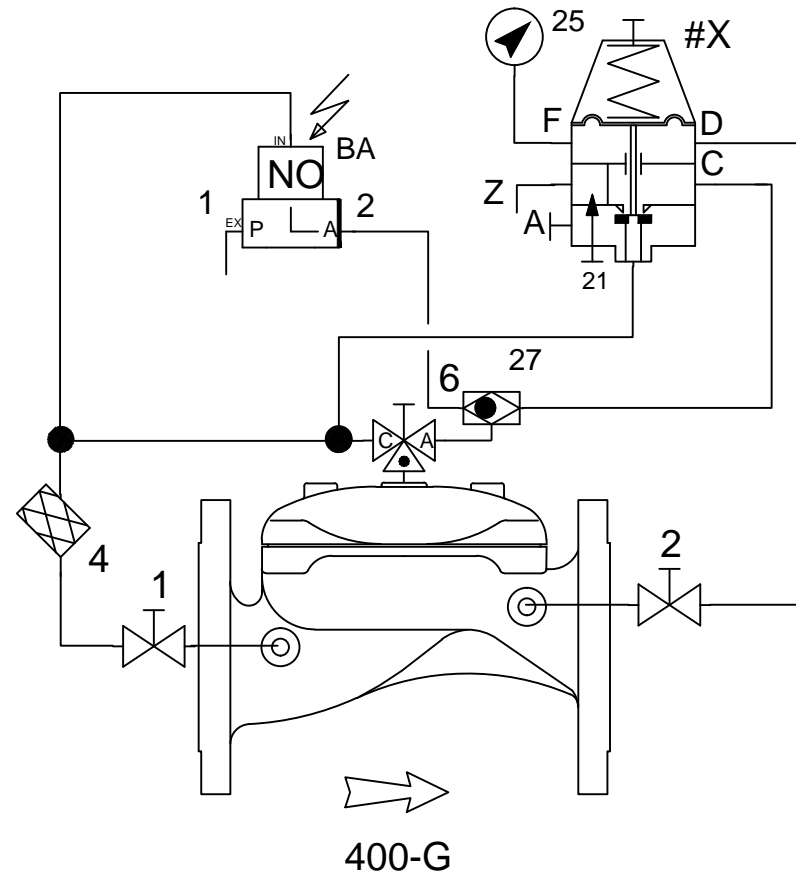

Components	
#1 & 2	Ball valves
#4	Small brass strainer
#6	Large SAGIV
#X	Large brass 3 way pilot
#400G	400 series valves 6" up to 12"
Tubing	3/8" high pressure nylon
Fittings	Brass
#27	Bermad brass shuttle tee
BA	GEMSOL 3 way NO 1.6mm

Suitable build for 400 series valves from 6" up to 12" for irrigation applications

<p>Not to Scale</p>	<p><b>Bermad Water Technologies</b>            7 Inglewood Drive , Thomastown , Vic 3074            Ph (03) 9464 5949 Fax (03) 9464 2382</p>	<p>Drawn by :            Date :</p>
<p>Email Address            colin@bermad.com.au</p>	<p>Project : 420BXW -55pressure reducing            c/w solenoid control</p>	<p>Drawing Number :</p>
<p>Revision Number / Date</p>		