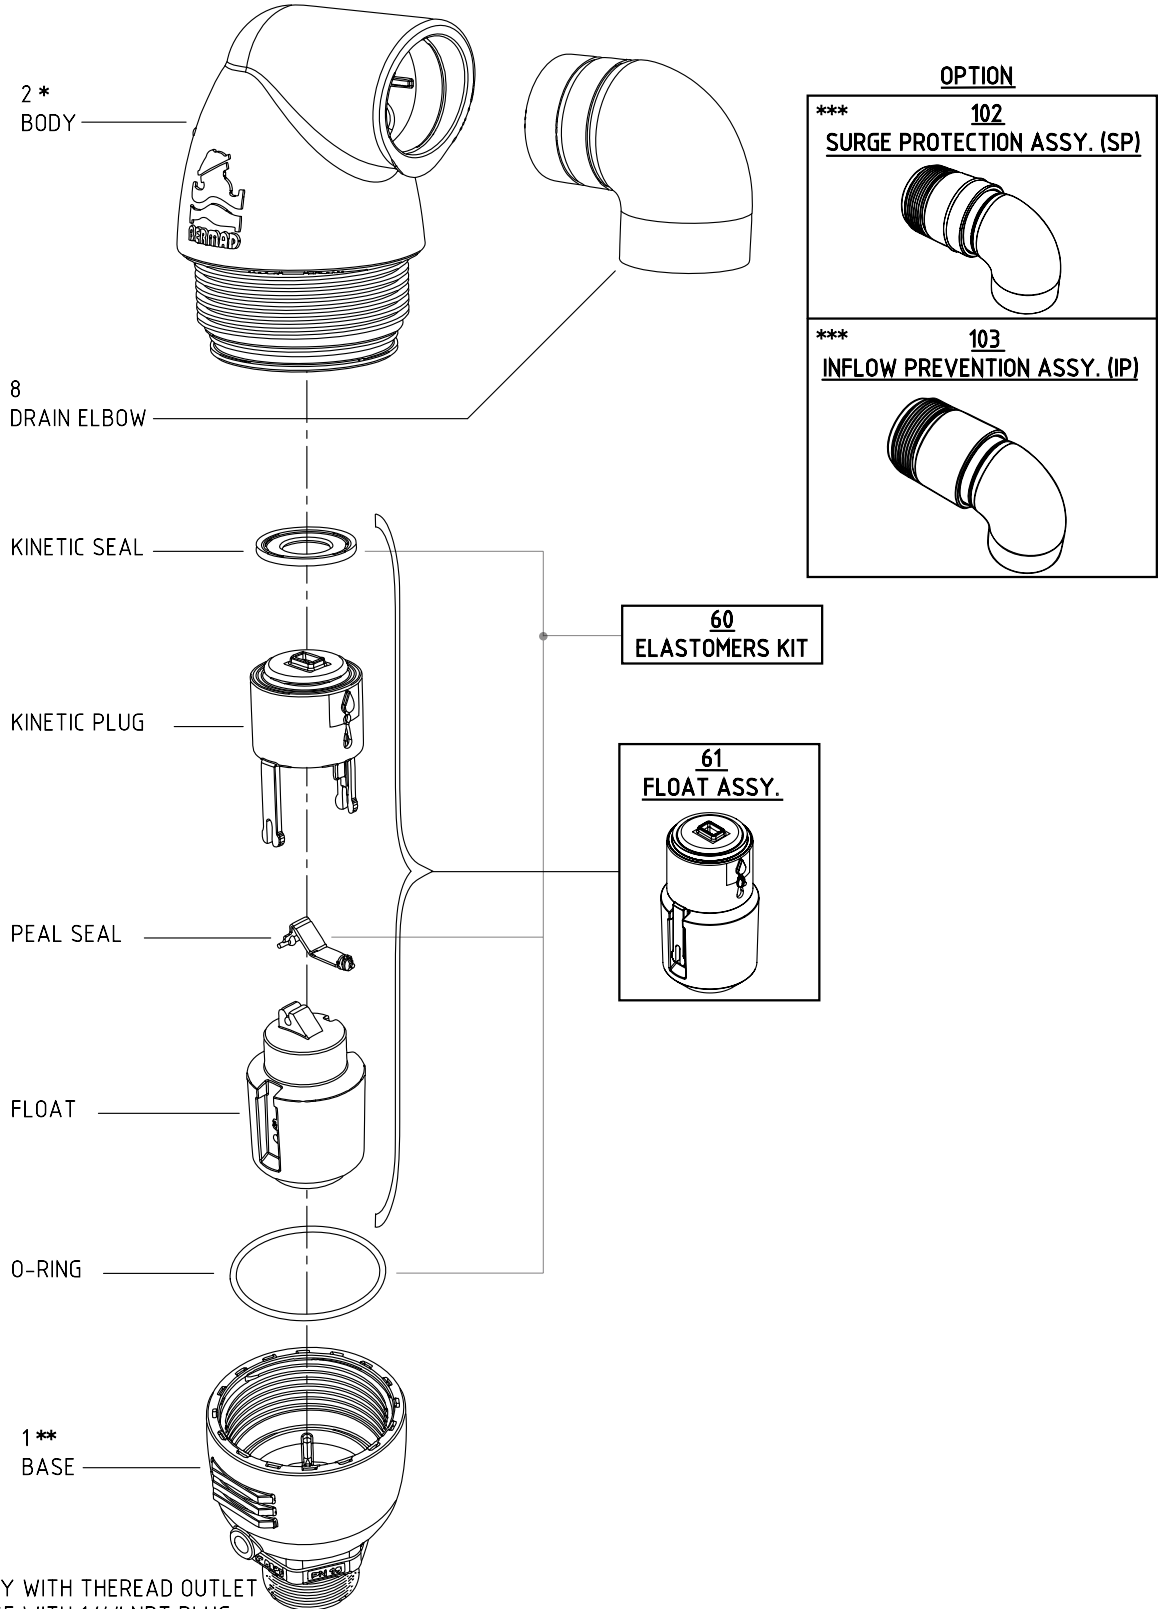

### C30 Combination Air Valve

Sizes: 2"; DN50

\* -2a BODY WITH THEREAD OUTLET  
 \*\* -1a BASE WITH 1/4" NPT PLUG  
 \*\*\* -ASSEMBLED WITH THREADED OUTLET BODY (2a)