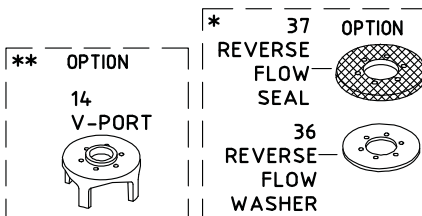

BERMAD WW Spare Parts

700 Series

Diaphragm Actuated Basic Control Valves

Size 4" - 20"

Components contained within the SP-*-700-KIT Elastomer Kits

40ES