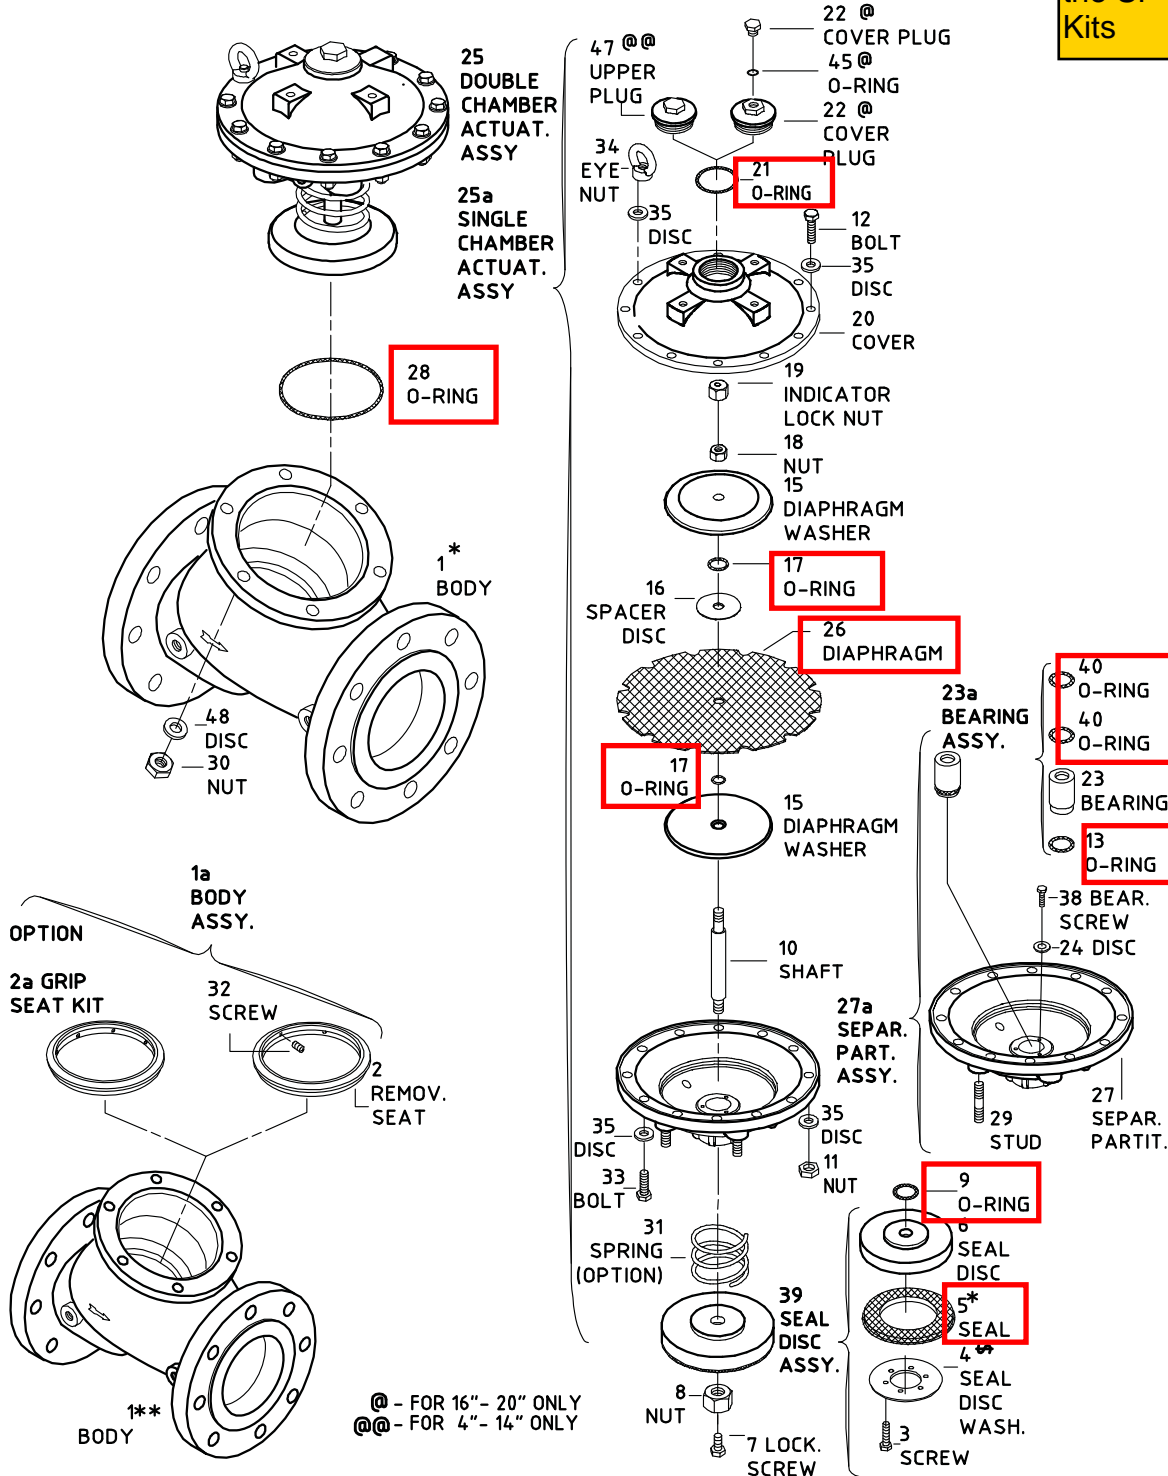

BERMAD WW Spare Parts

700 Series

Diaphragm Actuated Basic Control Valves

Size 4" - 20"

Components contained within the SP-*-700-KIT Elastomer Kits

40ES