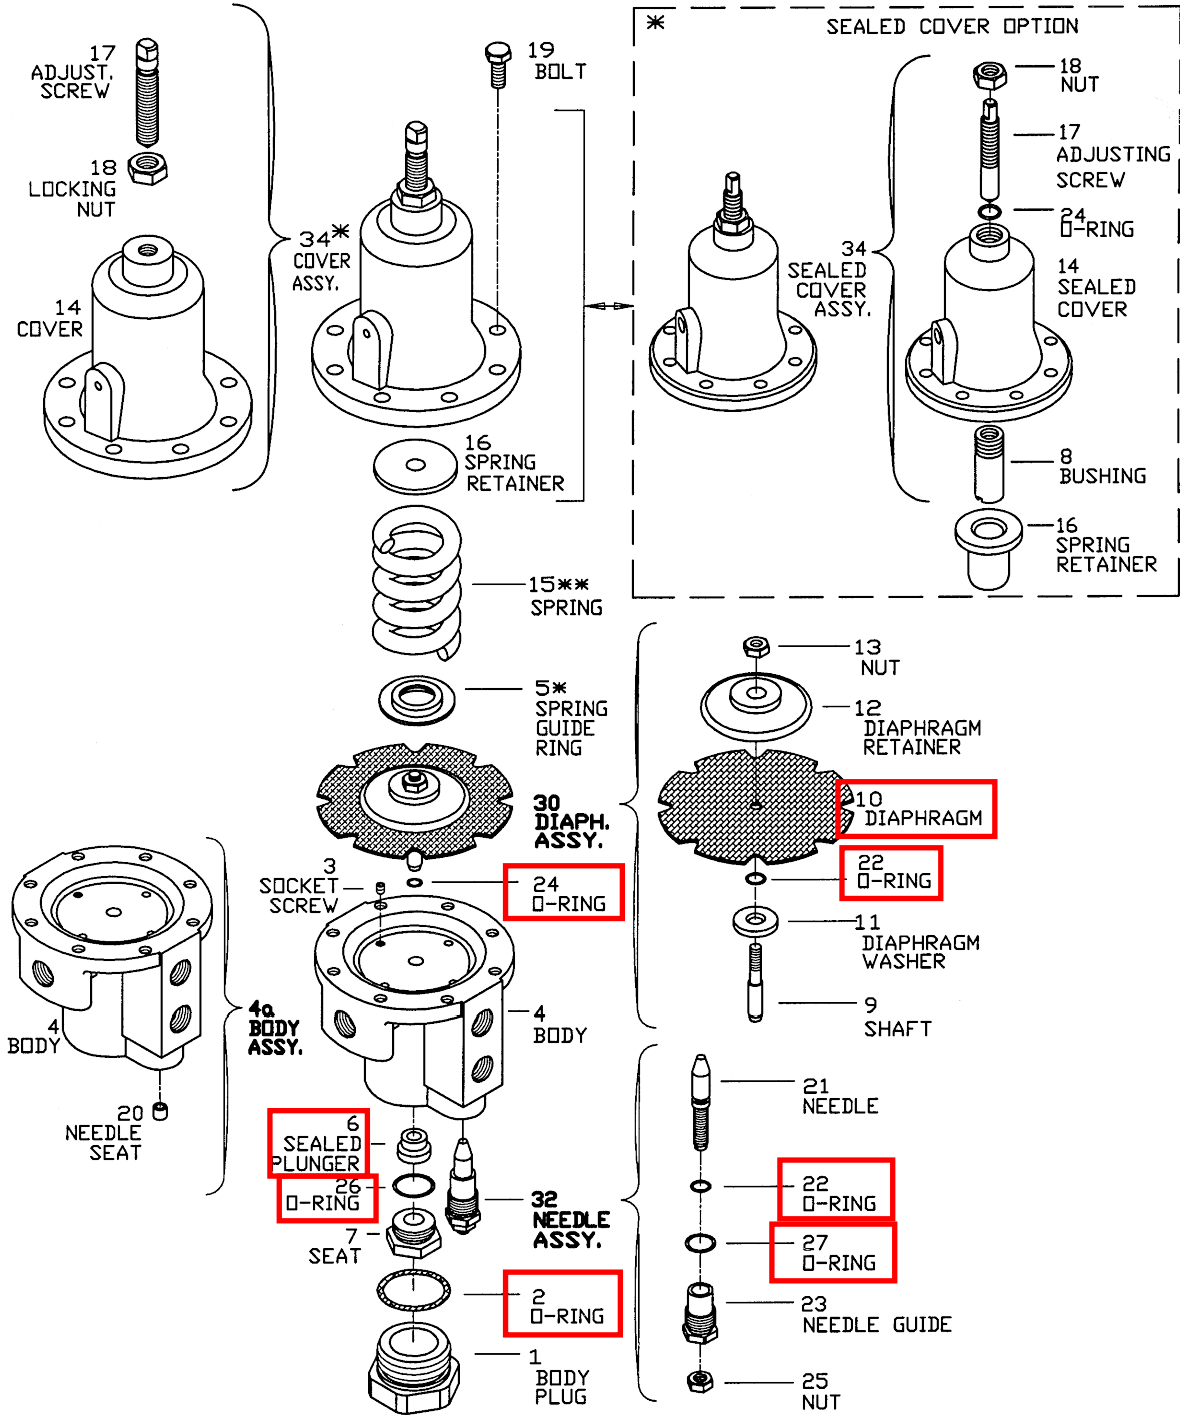

#3 2-way Pressure Sustaining Pilot Valve

COMPONENTS INCLUDED IN SERVICE KIT:
SP-#3-KIT (2300-00000)

** - DIFFERENT SPRINGS