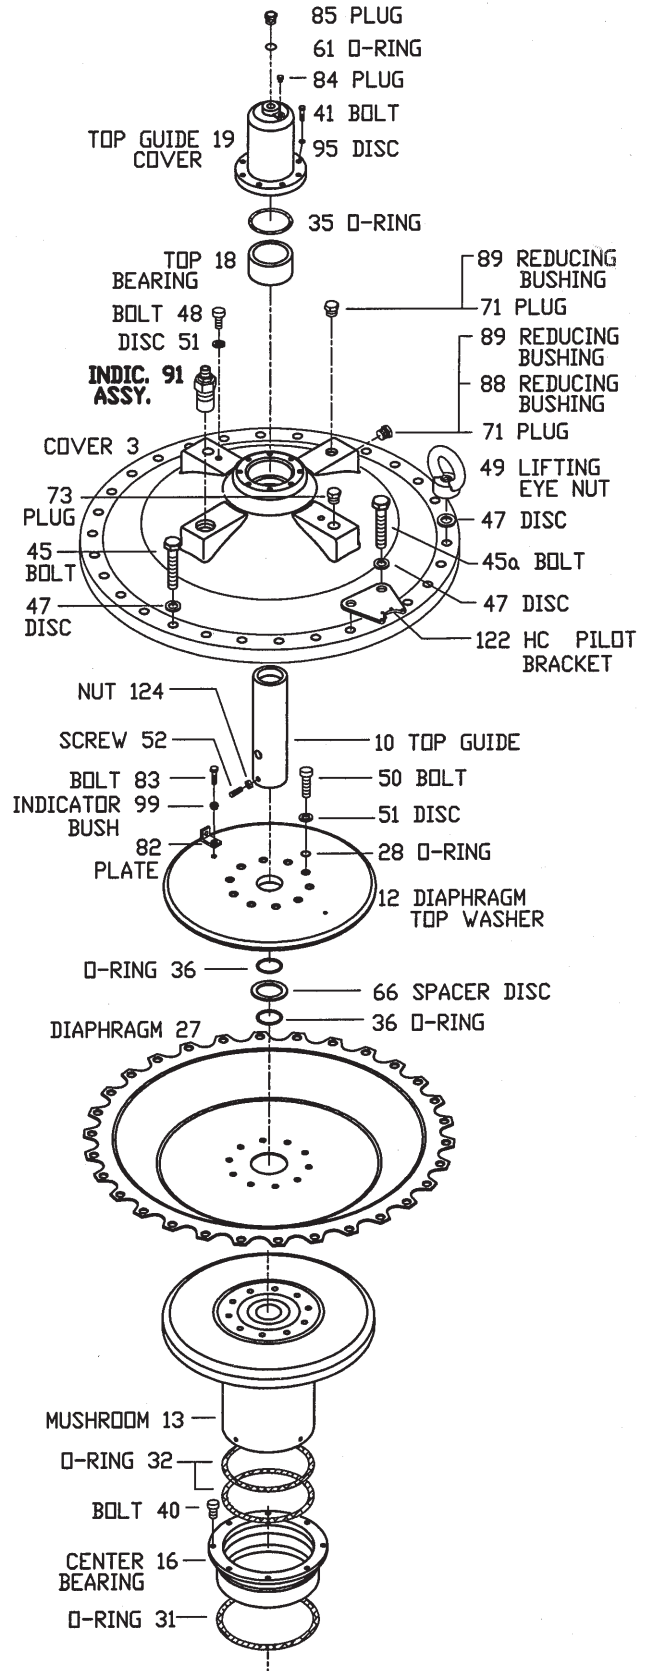

### Diaphragm Actuated Basic Control Valves

Sizes: 24"-32"

\* - SEE PAGE 57a (KIT 150)

## Main Valves - Options

Sizes: 24"-32"

### 91 - SIDE INDICATOR ASSY.

#### 91a - SINGLE ELECTRIC LIMIT SWITCH ASSY.