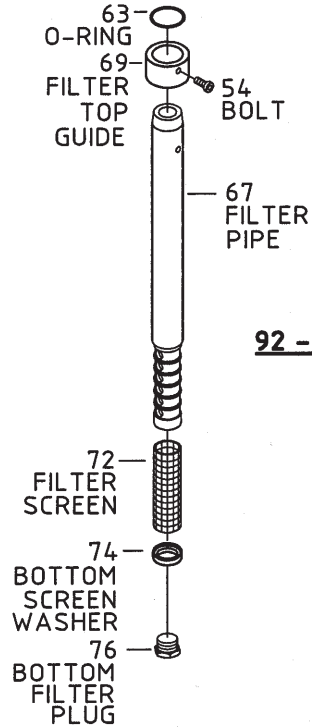

90 - FILTER ASSY.

92 - TUBE FILTER ASSY