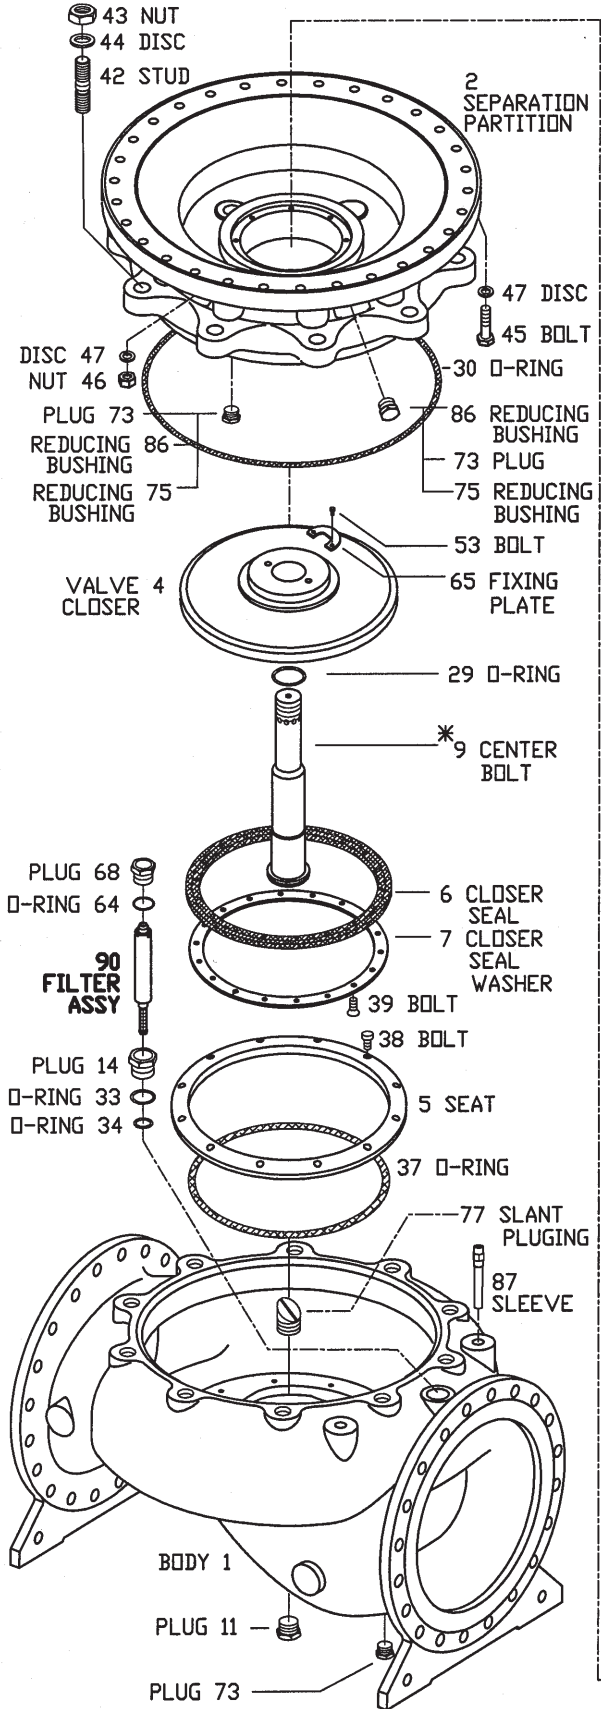

### Diaphragm Actuated Basic Control Valves

Sizes: 24"-32"

\* - SEE PAGE 57a (KIT 150)

## Main Valves - Options

Sizes: 24"-32"

### 91 - SIDE INDICATOR ASSY.

#### 91a - SINGLE ELECTRIC LIMIT SWITCH ASSY.