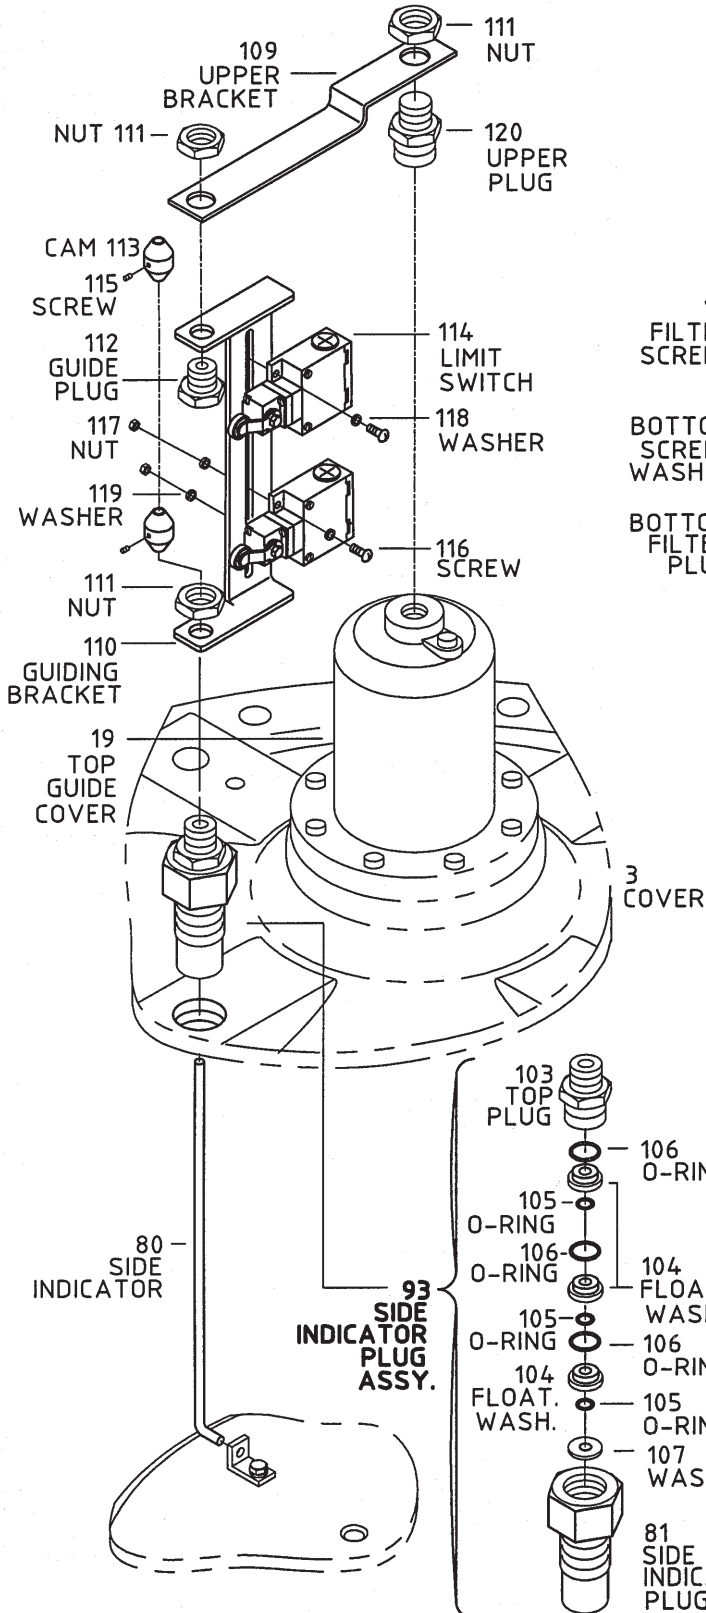

Main Valves - Options

Sizes: 24"-32"

91 - SIDE INDICATOR ASSY.

91a - SINGLE ELECTRIC LIMIT SWITCH ASSY.

91b - DOUBLE ELECTRIC LIMIT SWITCH ASSY.