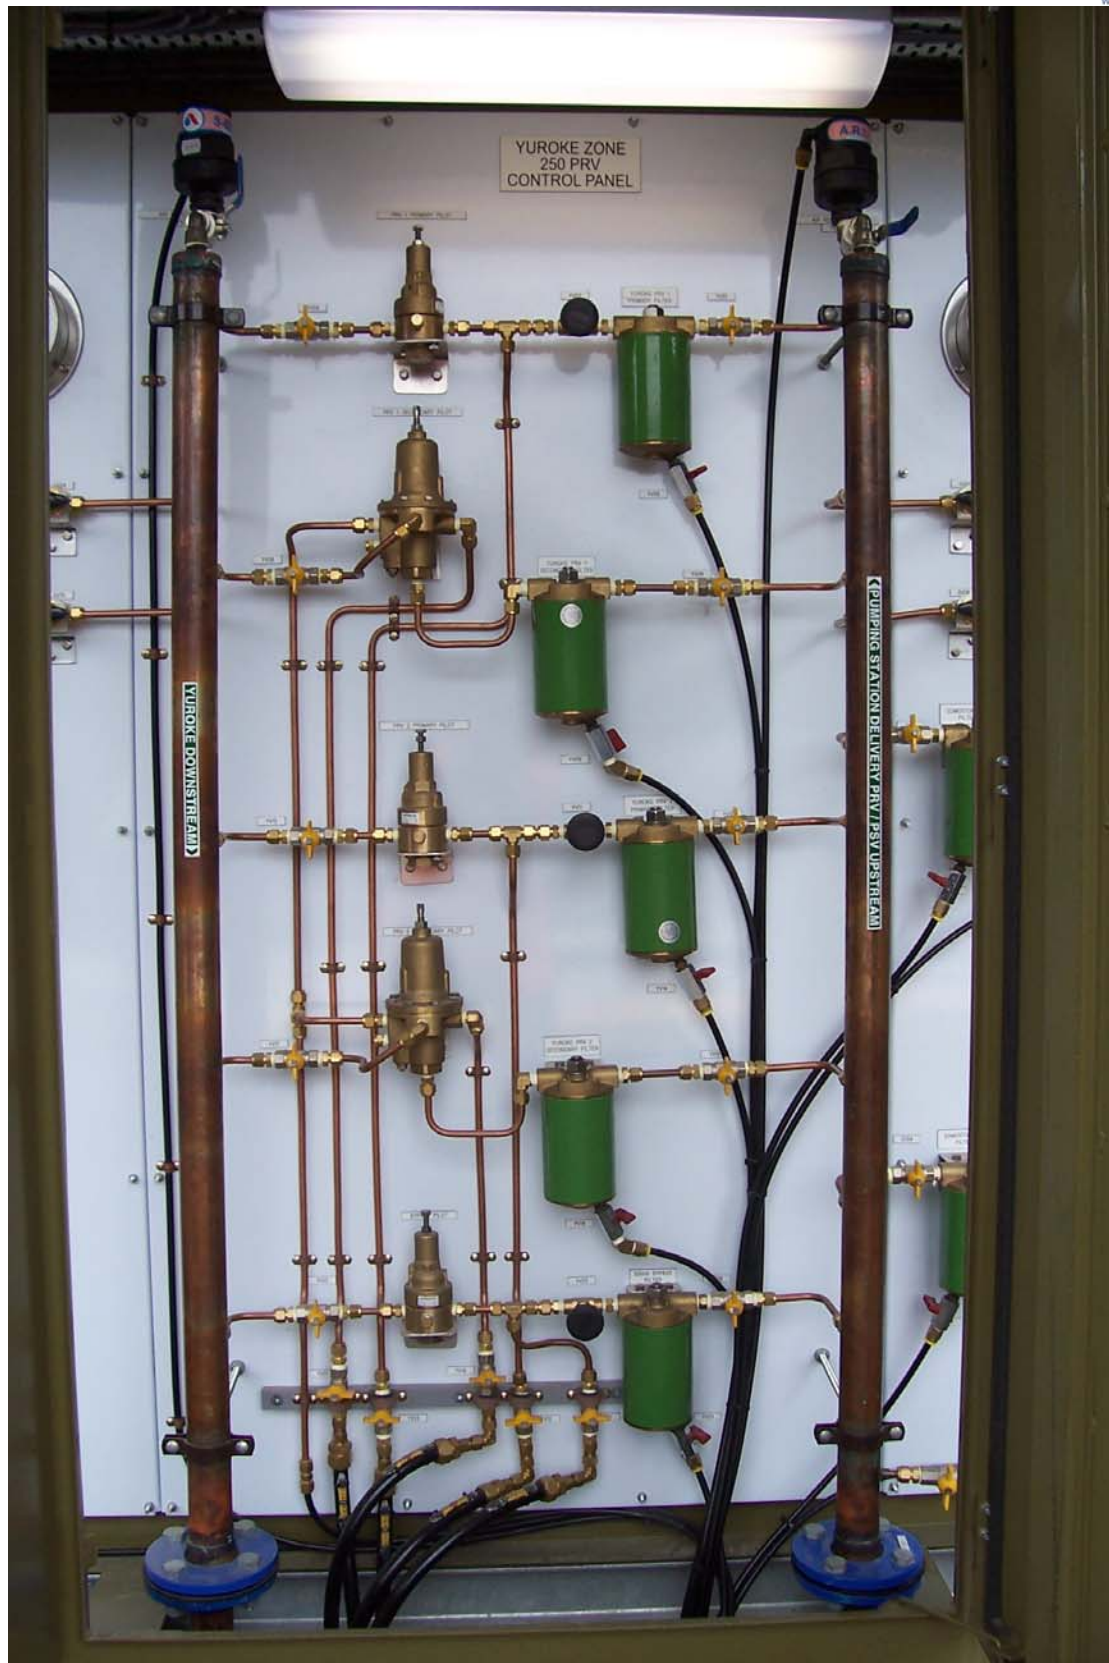

Installation pictures of Bermad 720-TC triple chamber control valves with integral back up diaphragm function.

Installations in Victoria of BERMAD triple chamber valves 720-TC-V

Installations in Victoria of BERMAD triple chamber valves 720-TC-V

Installations in Victoria of BERMAD triple chamber valves 720-TC-V

Installations in Victoria of Bermad triple chamber valves 720-TC-V

Installations in Victoria of BERMAD triple chamber valves 720-TC-V

Installations in Victoria of Bermad triple chamber valves 720-TC-V

Installations in Victoria of Bermad triple chamber valves 720-TC-V

Installations in Victoria of Bermad triple chamber valves 720-TC-V