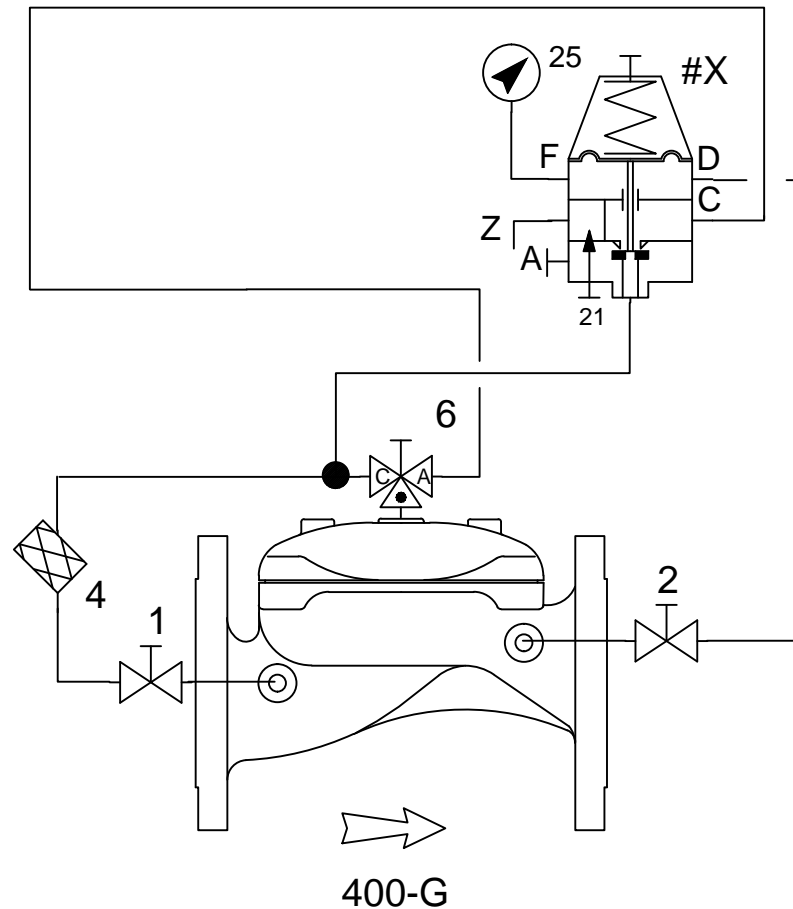

Components	
#1 & 2	Ball valves
#4	Small brass strainer
#6	Large SAGIV
#X	Large brass 3 way pilot
#400G	400 series valves 6" up to 12"
Tubing	3/8" high pressure nylon
Fittings	Brass

Suitable build for 400 series valves from 6" up to 12" for irrigation applications

Drawn by :
Date :

Drawing Number :