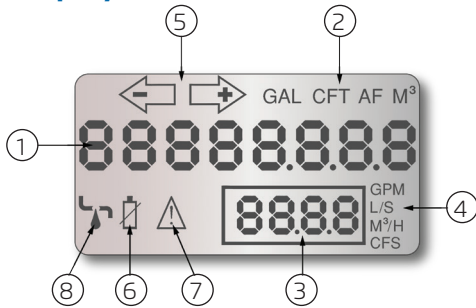

Electronic Register

Model BE-Register

The BERMAD Electronic Water Meter Register has a digital display based on advanced metering technology. The encapsulated electronic display is waterproof with built in Blue-tooth / Pulse output transmitting capabilities, suited for Irrigation, Waterworks & Residential applications. The electronic display provides meter reading, flow indication, alerts and AMR future capabilities.

The BERMAD Electronic Register technology uses a unique innovative solution with no moving parts, improving accuracy and sensitivity, while increasing metering reliability.

Features and Benefits

- Same E-Register suits all water meter types and sizes
- Improved sensitivity of Mechanical Registers - Increased meter performance
- Easily upgrades any mechanical meter (from Bermad meters)
- Forward and reverse accumulators
- Temper proof
- Leak detection
- Programmable data logging
- 10 Years average battery lifetime
- Two types of communication:
 - Wired - Two pulse outputs
 - Wireless - Blue-tooth Communication

All existing BERMAD water meters with mechanical magnetic registers can be upgraded to the new Electronic Register

Display:

Applicable Icons:

1. Volume
2. Volume units
3. Flow Rate
4. Flow Rate units
5. Volume direction
6. Battery level indication
7. General warning
8. Leakage alert