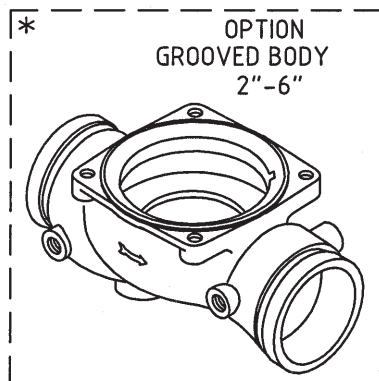

Basic Control Valves – Deluge Type (FP 400E)

Sizes: 2"-10"

- FOR 4" - 10" ONLY