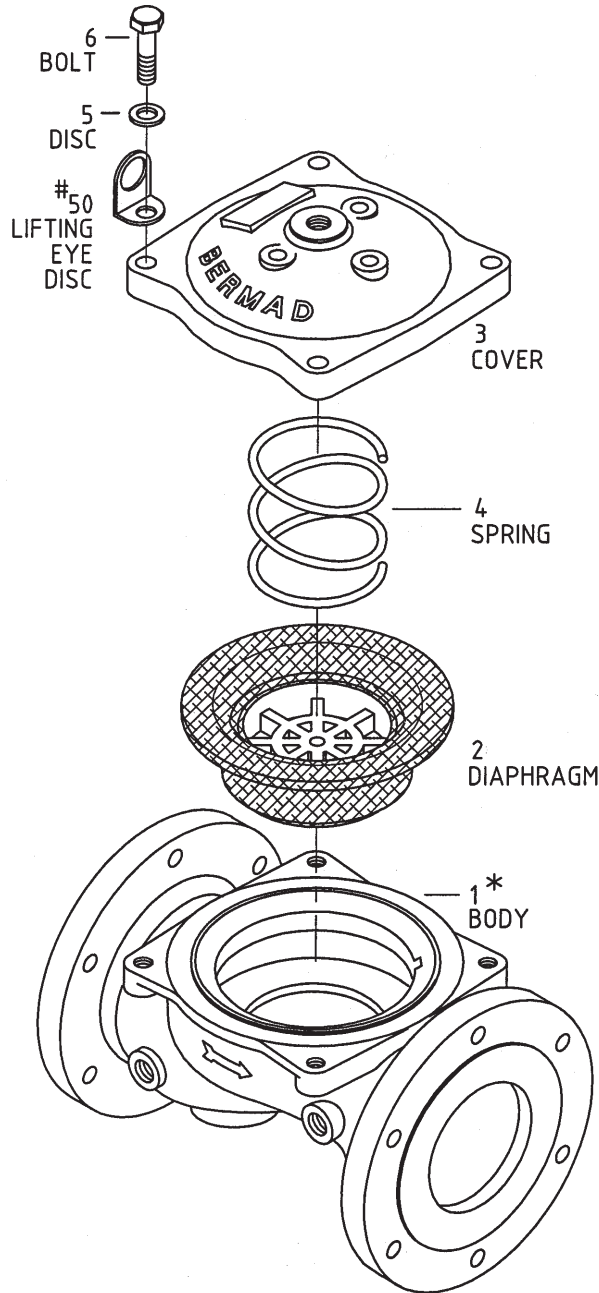

Basic Control Valves – Deluge Type (FP 400E)

Sizes: 2"-10"

- FOR 4" - 10" ONLY