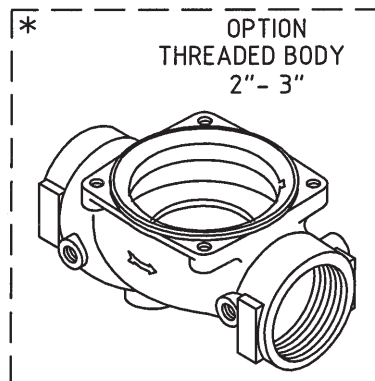

Basic Control Valves – Deluge Type (FP 400E)

Sizes: 2"-10"

- FOR 4" - 10" ONLY