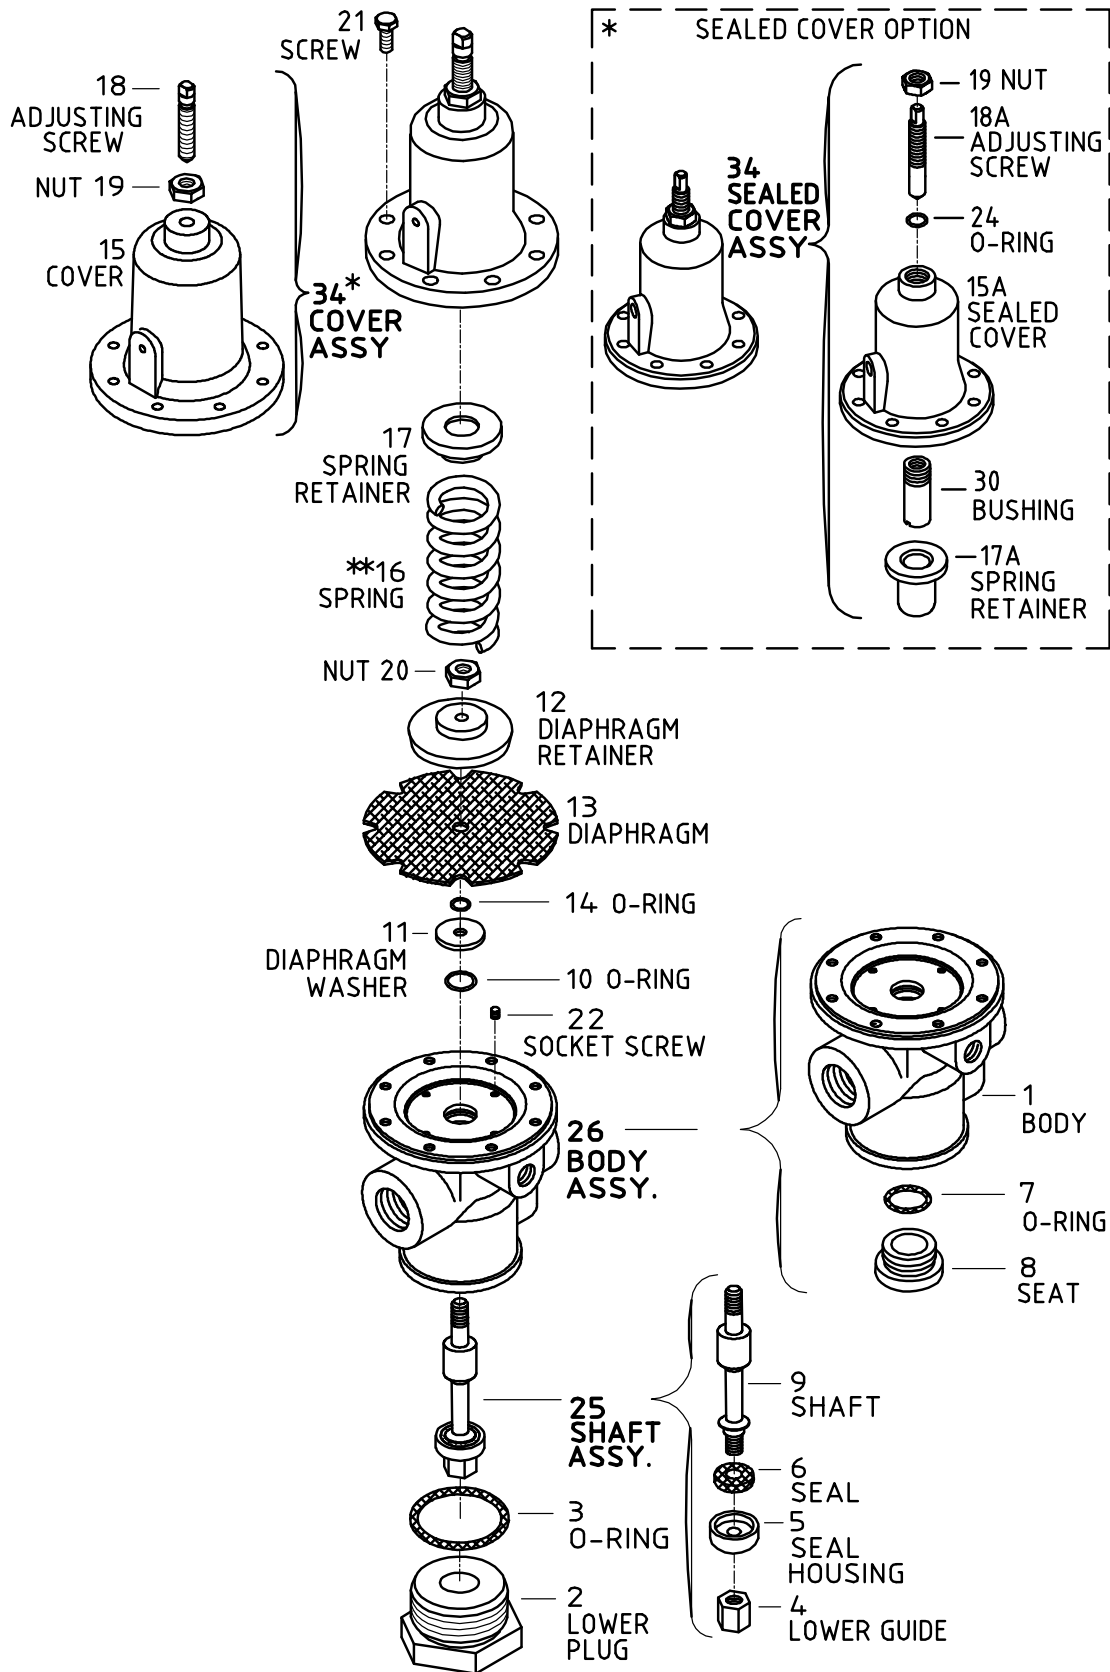

#2HC 2-way Way High Capacity Pressure Reducing Pilot Valve

** RANGE OF SPRINGS