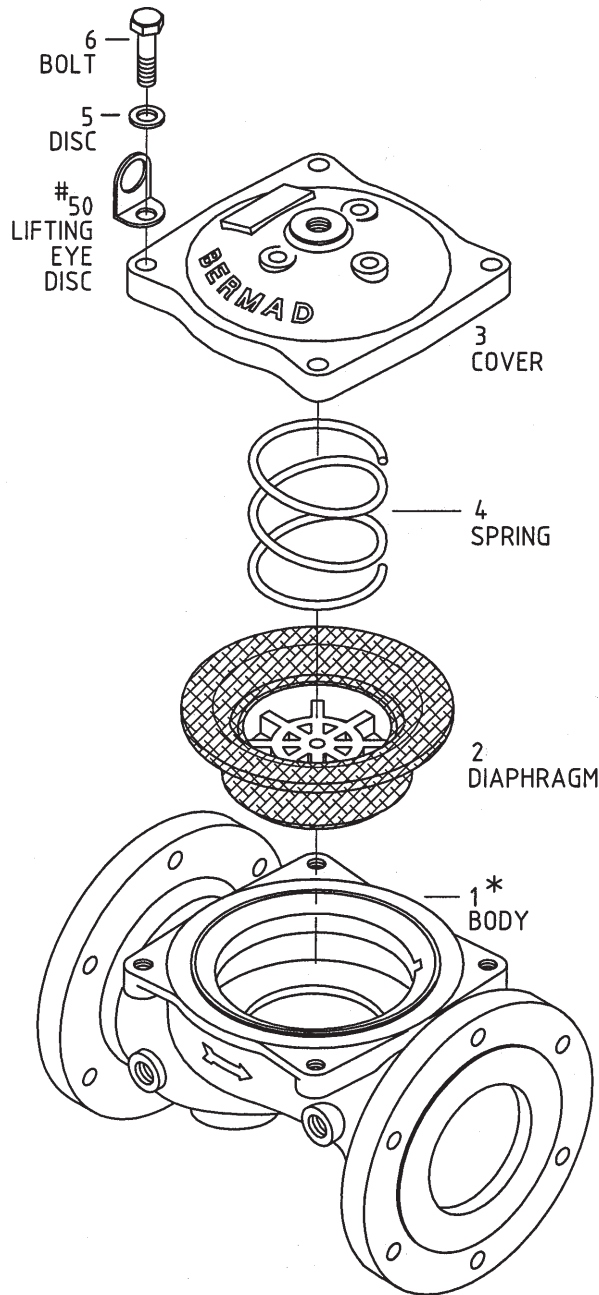

Basic Control Valves – Deluge Type (FP 400E)

Sizes: 2"-10"

- FOR 4" - 10" ONLY