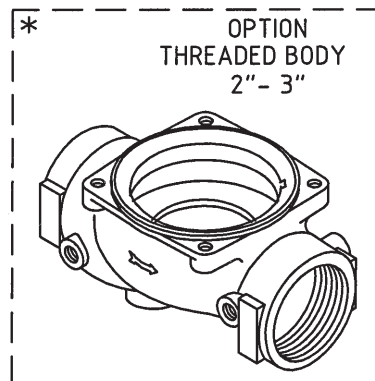

Basic Control Valves – Deluge Type (FP 400E)

Sizes: 2"-10"

- FOR 4" - 10" ONLY